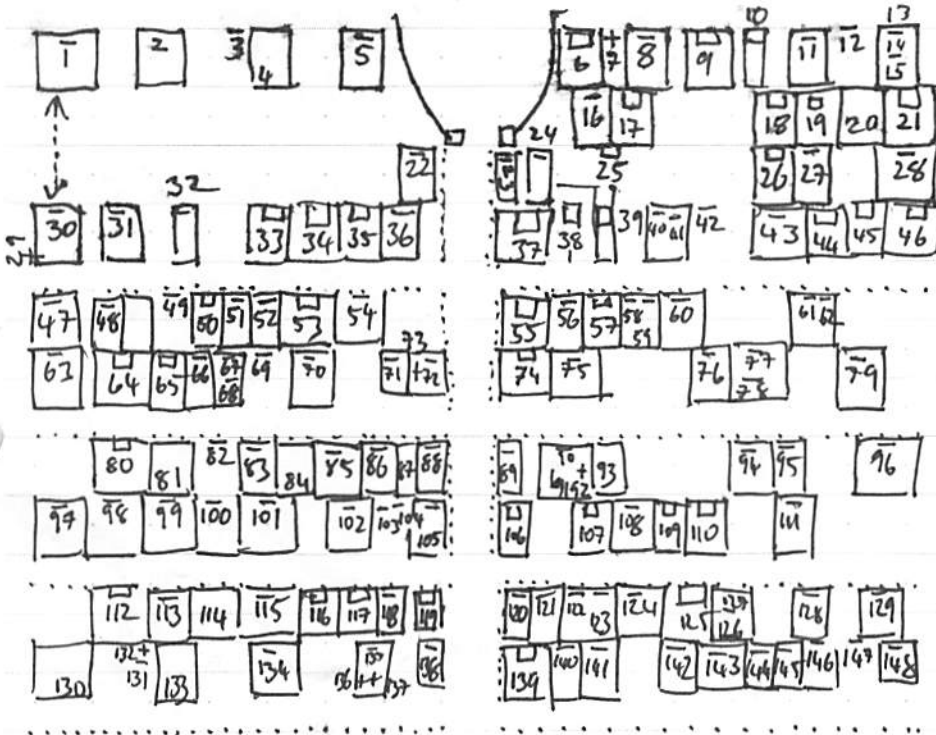

Sketch Plan

Graveyard Sketch Plan
Drawing Template

Graveyard Name

Old Kilcolman

Parish

County

Roscommy

Drawn By

Date of Drawing

25/10/95

Drawing Conventions

Headstone:  29

Kerbed Grave:  34

Cross or Pedestal:  08

Ledger or Table:  56

Walls & Gates: 