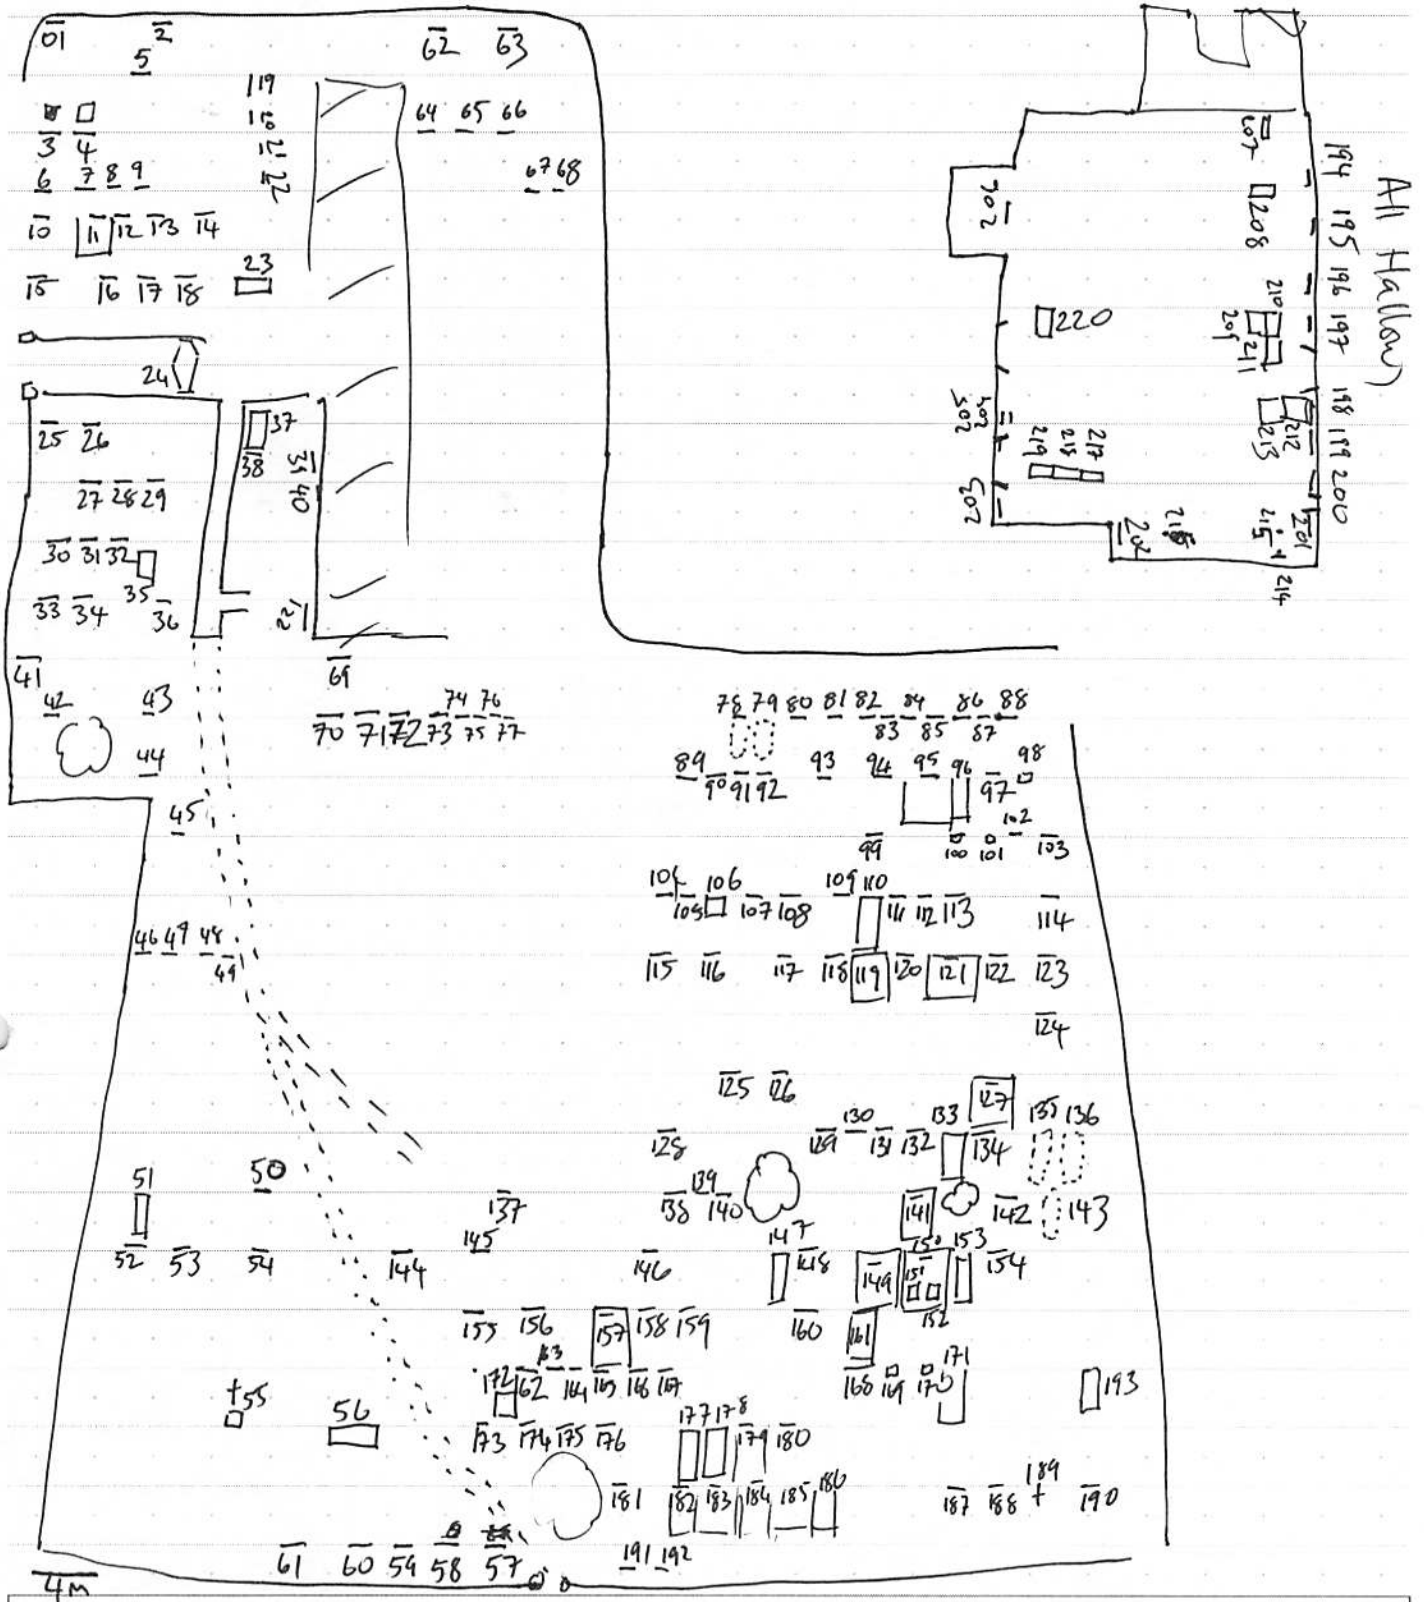

# Sketch Plan

Graveyard Sketch Plan  
Drawing Template

Graveyard Name

All Hallows

Parish

Broadwood Kelly

County

Davon

Drawn By

JT

Date of Drawing

5/8/15

Drawing Conventions

Headstone: 29

Kerbed Grave: 34

Cross or Pedestal: 08

Ledger or Table: 56

Walls & Gates: