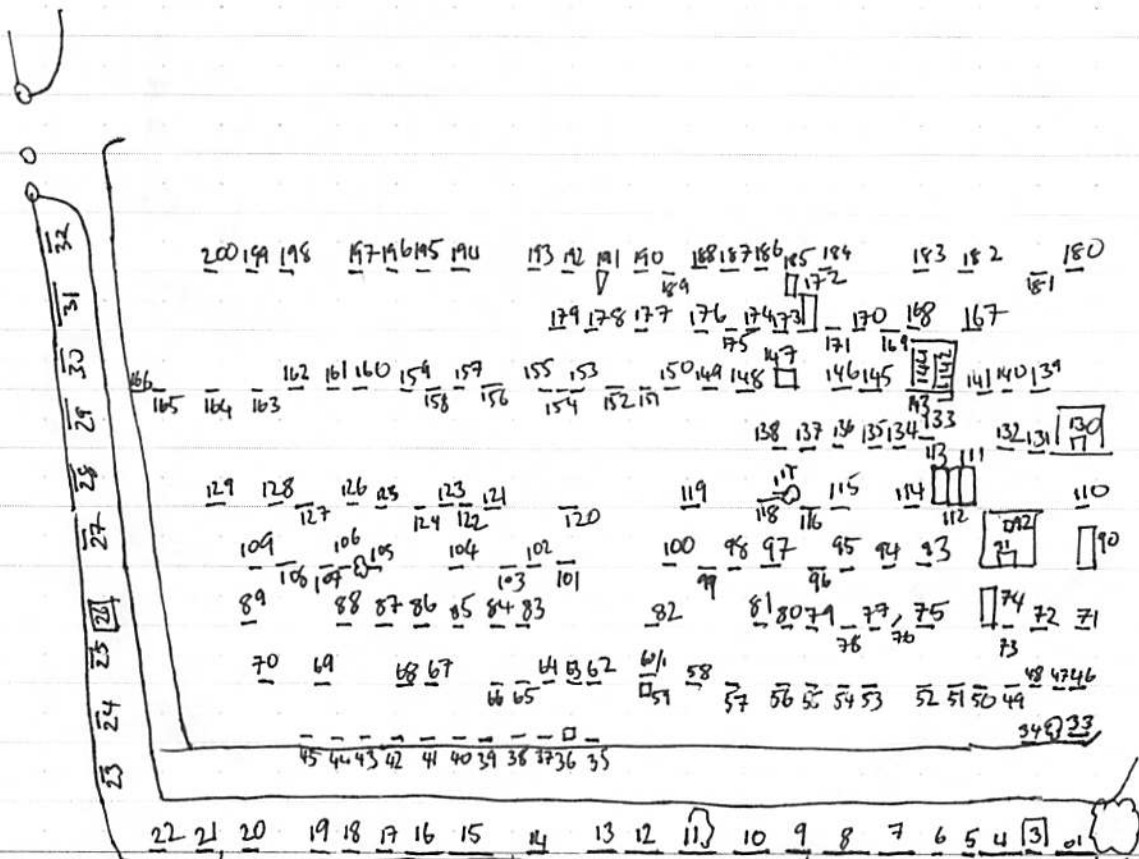

# Sketch Plan

Graveyard Sketch Plan  
Drawing Template

Graveyard Name

St. Kentigen's

Parish

Lanark

County

Lanarkshire

Drawn By

JT

Date of Drawing

2/8/15

Drawing Conventions

Headstone: 29

Kerbed Grave: 34

Cross or Pedestal: 08

Ledger or Table: 56

Walls & Gates: