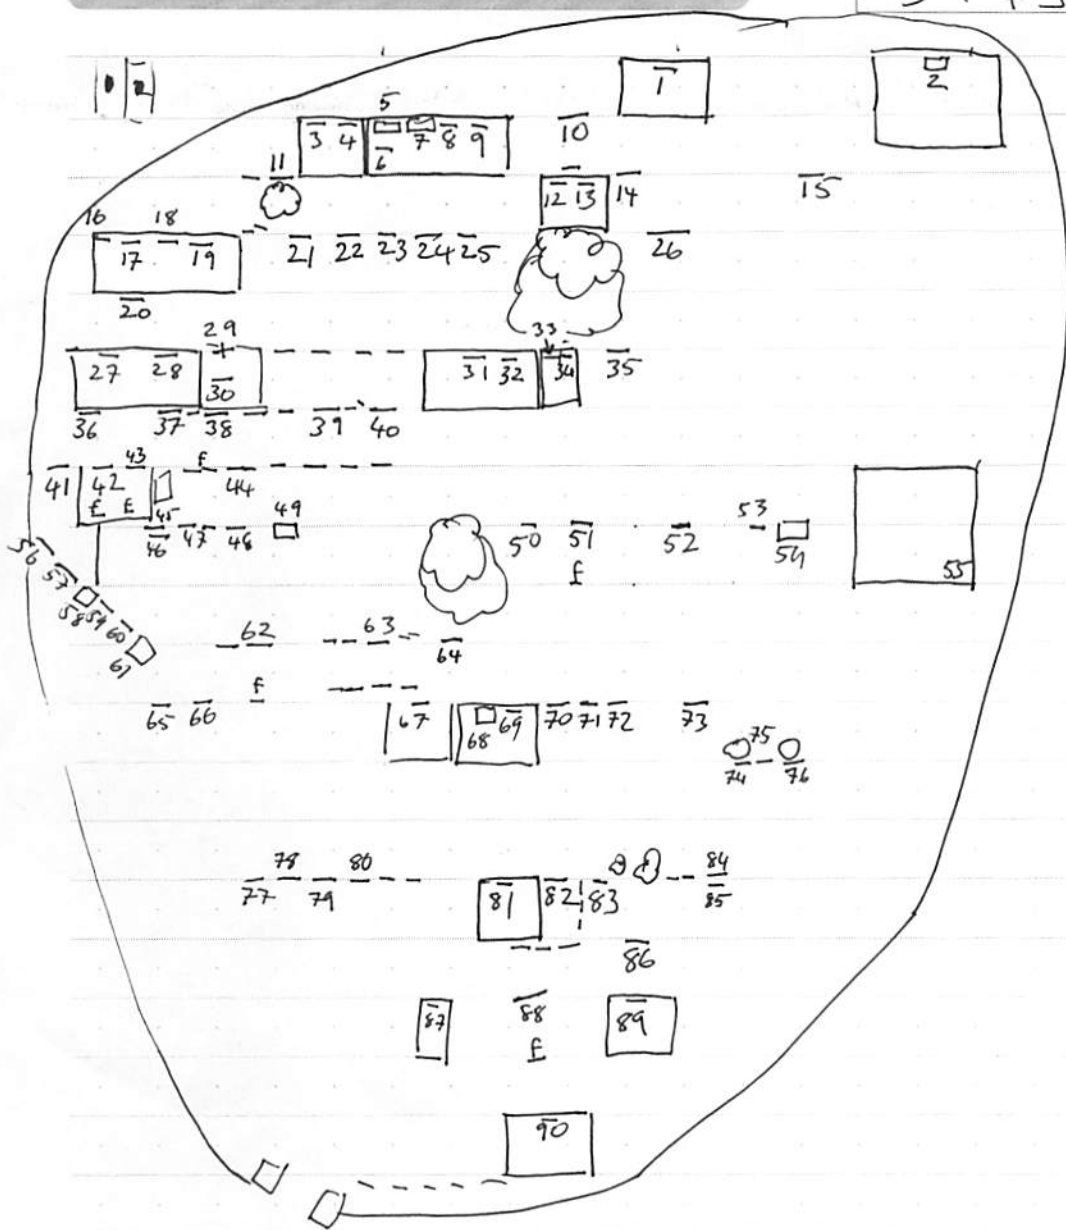

Sketch Plan

Graveyard Sketch Plan
Drawing Template

Graveyard Name

Kilmacow ~~(Kilmacow)~~

Townland

Bawnmore North

County

Cork

Drawn By

JT + JH

Date of Drawing

13/3/15

60
36

Drawing Conventions

Headstone: 29

Kerbed Grave: 34

Cross or Pedestal: 08

Ledger or Table: 56

Walls & Gates: