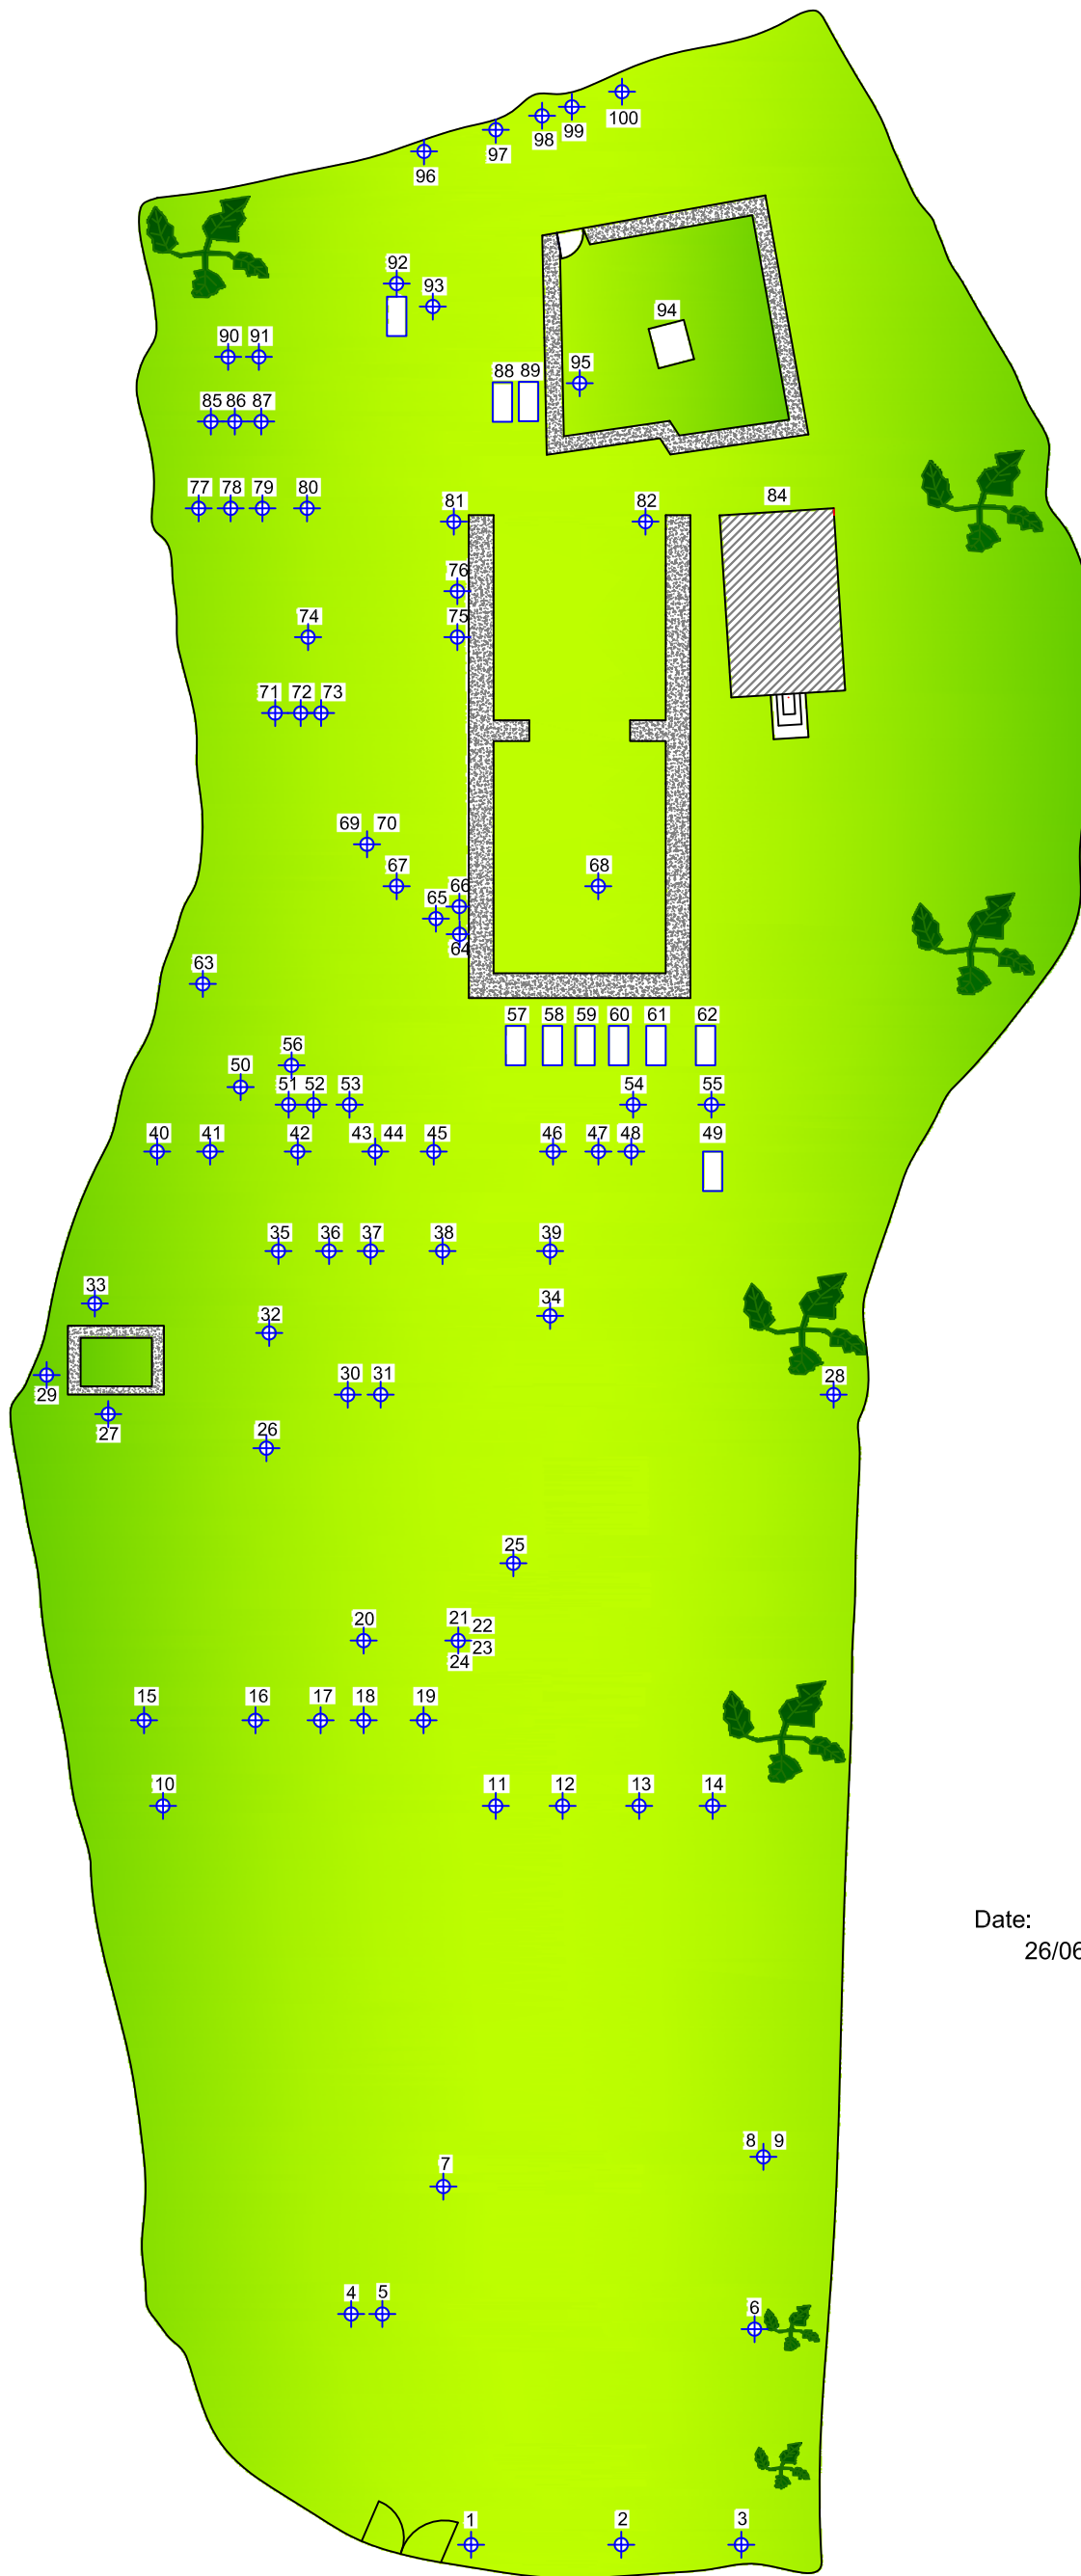

KILLAVINOGUE GRAVEYARD LAYOUT

Date:
26/06/2014