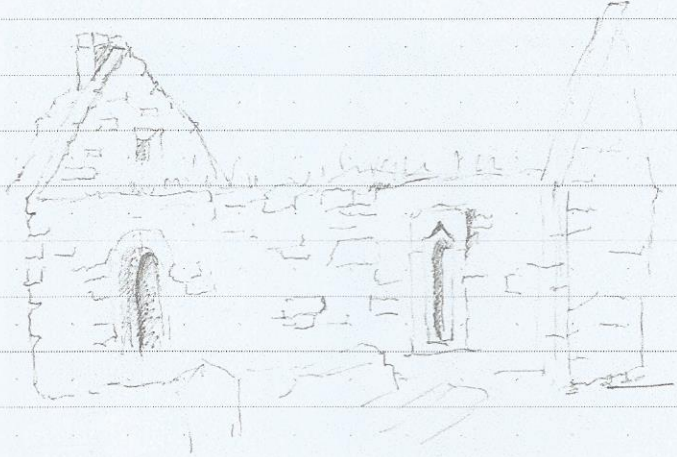

EILEEN O DRISCOLL

Date of Drawing

8th October 2013

Outline

Of Garryvoe

Church Ruins

ROAD

Drawing Conventions