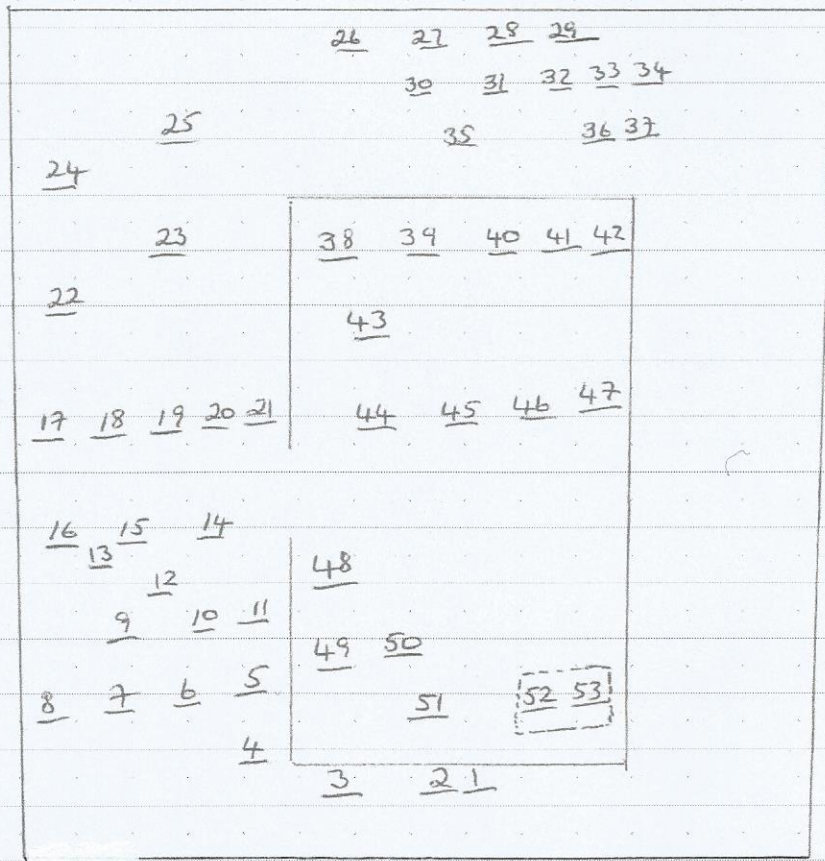

Sketch Plan

Graveyard Sketch Plan
Drawing Template

Graveyard Name

GARRYVOE CEMETERY

Townland

County

CORK

Drawn By

EILEEN O DRISCOLL

Date of Drawing

8th October 2013

Outline

Of Garryvoe

Church Ruins

ROAD

Drawing Conventions

Headstone: 29

Kerbed Grave: 34

Cross or Pedestal: 08

Ledger or Table: 56

Walls & Gates: 04

Historic Graves

www.historicgraves.ie