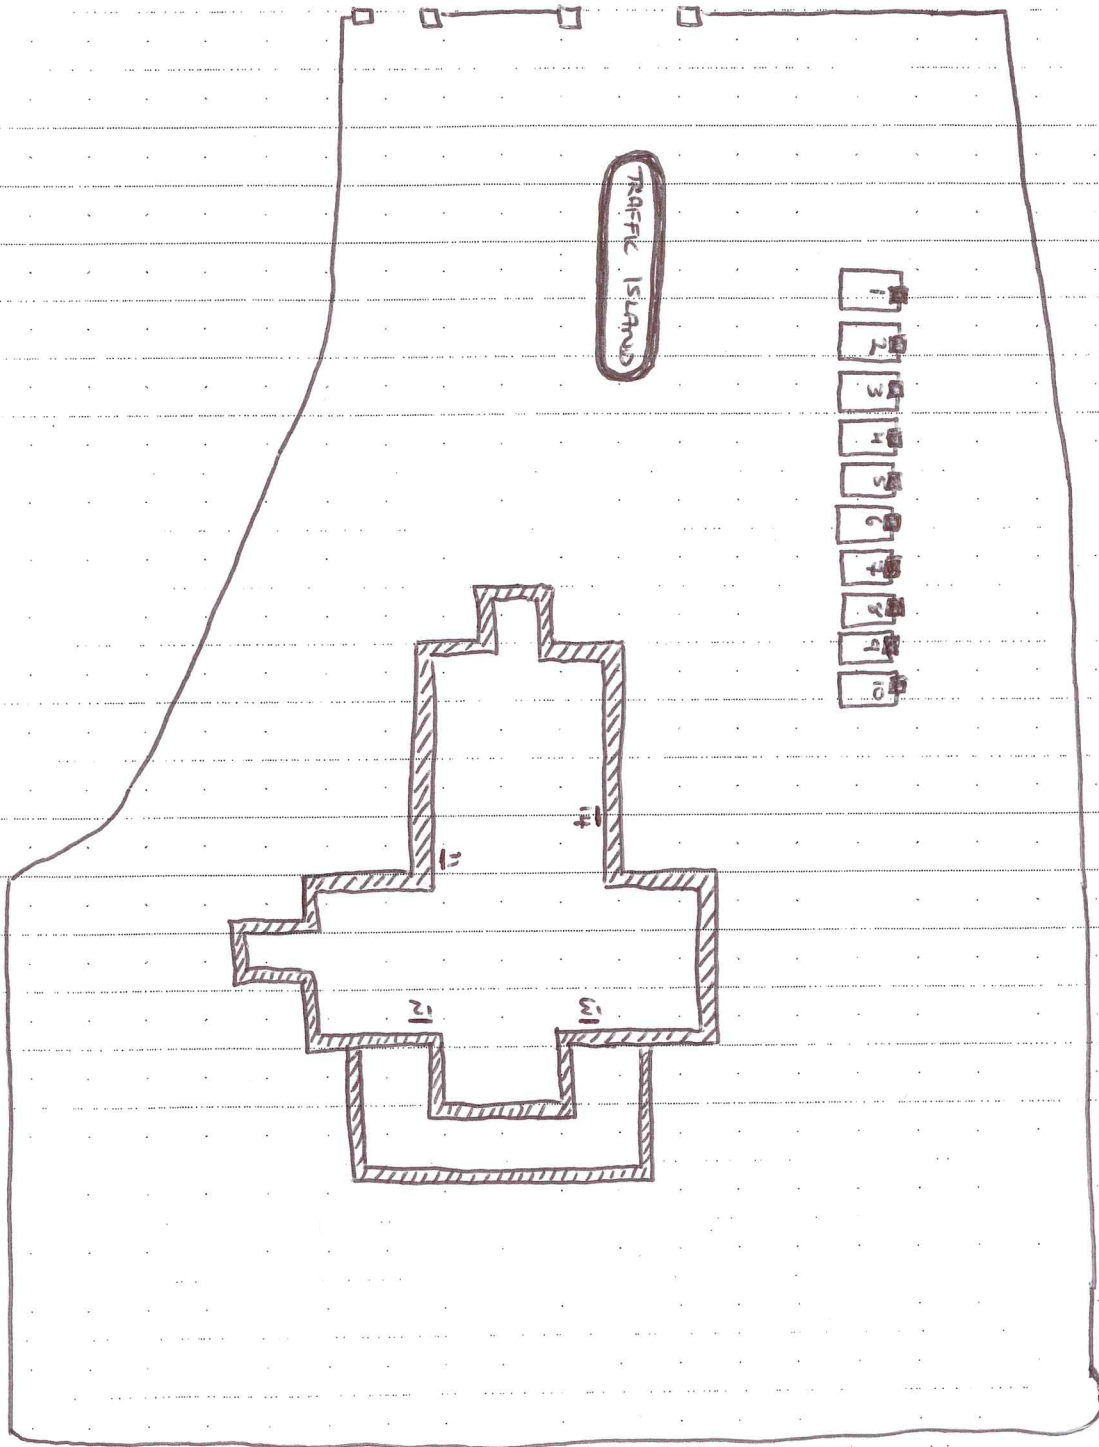

Sketch Plan

Graveyard Sketch Plan
Drawing Template

Graveyard Name

ST. BARTHOLOMEW'S

Townland

SCART

County

CORK

Drawn By

COLUM HARDY

Date of Drawing

8/10/13

Drawing Conventions

Headstone: 29

Kerbed Grave: 34

Cross or Pedestal: 08

Ledger or Table: 56

Walls & Gates: 05