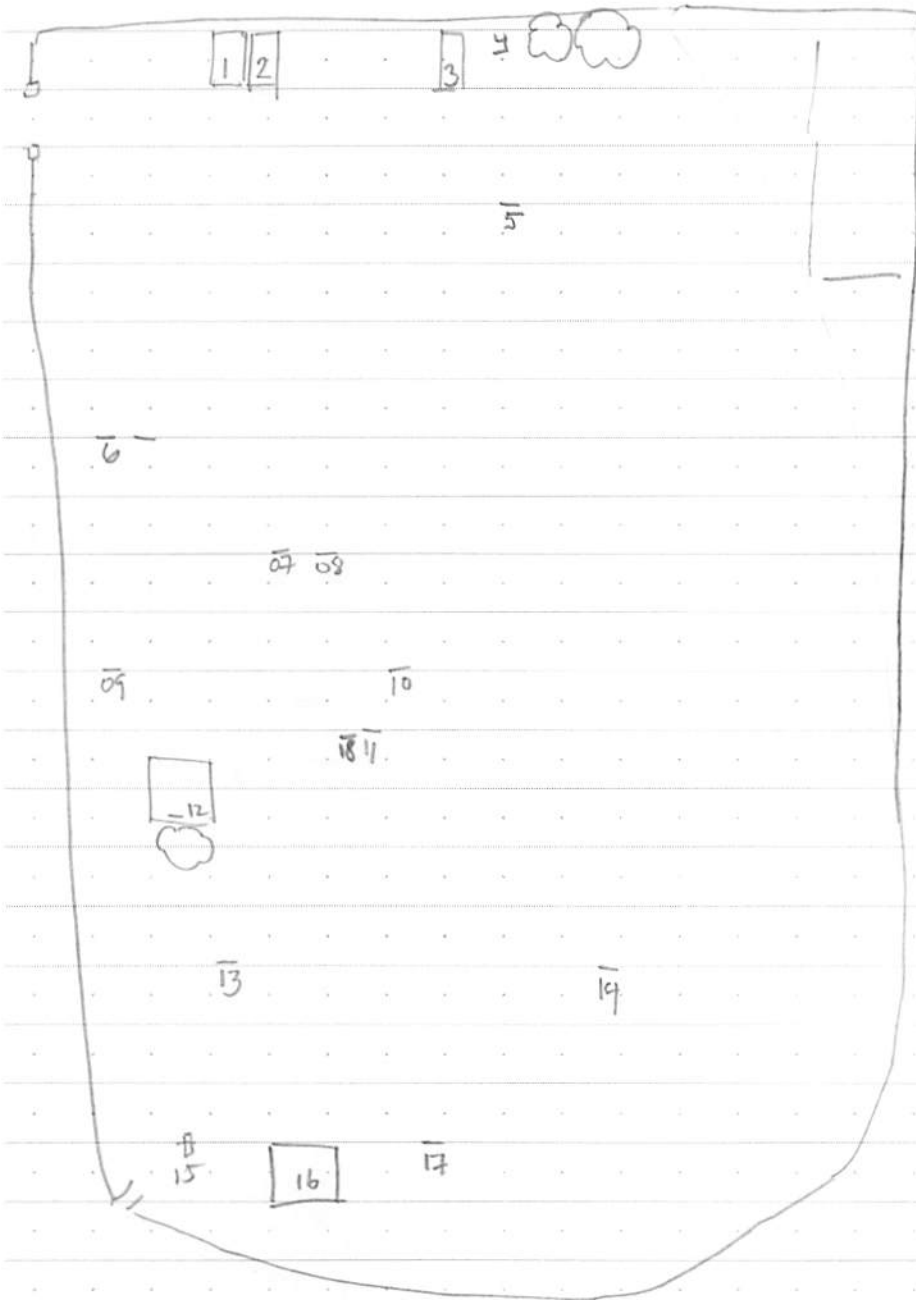

Sketch Plan

Graveyard Sketch Plan
Drawing Template

Graveyard Name

Ardagh

Townland

Ardagh

County

Meath

Drawn By

JT

Date of Drawing

17/8/13

Drawing Conventions

Headstone:  29

Kerbed Grave:  34

Cross or Pedestal:  08

Ledger or Table:  56

Walls & Gates: 