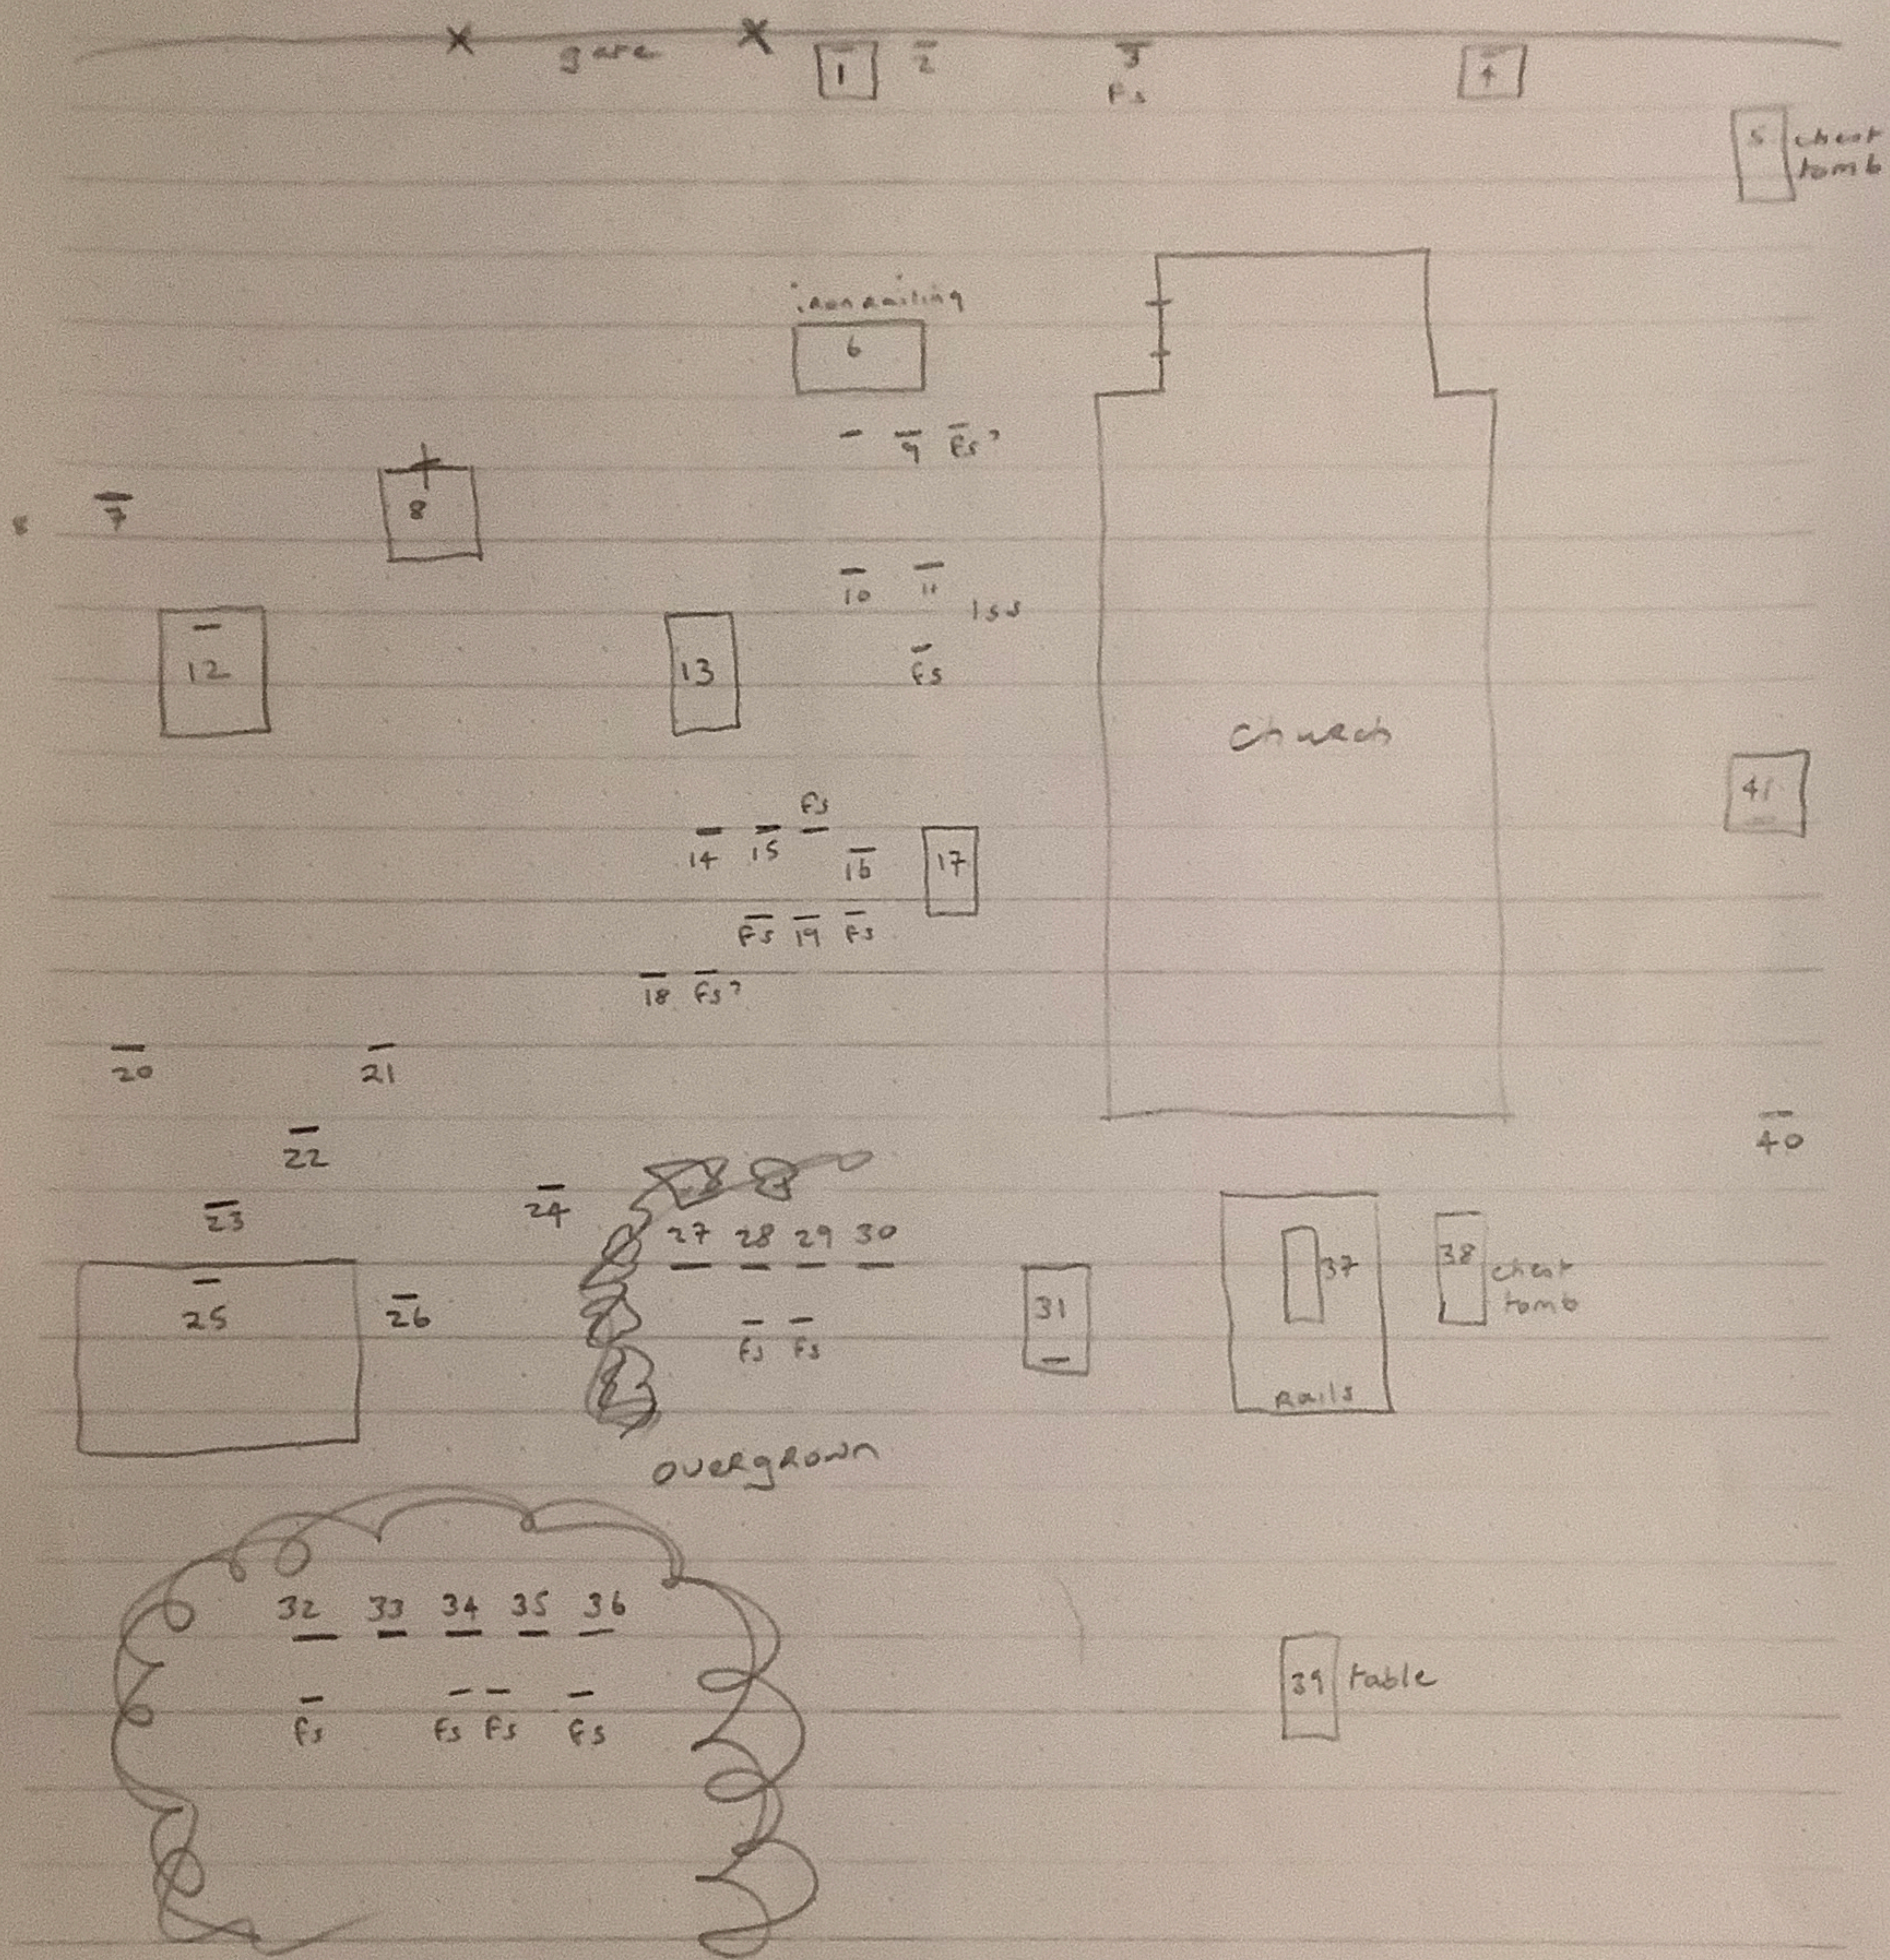

# Sketch Plan

Graveyard Sketch Plan  
Drawing Template

Graveyard Name

Prospecthall

Townland

Prospecthall

County

Waterford

Drawn By

JK

Date of Drawing

27.02.21

Drawing Conventions

Headstone: 29

Kerbed Grave: 34

Cross or Pedestal: 08

Ledger or Table: 36

Walls & Gates: 01