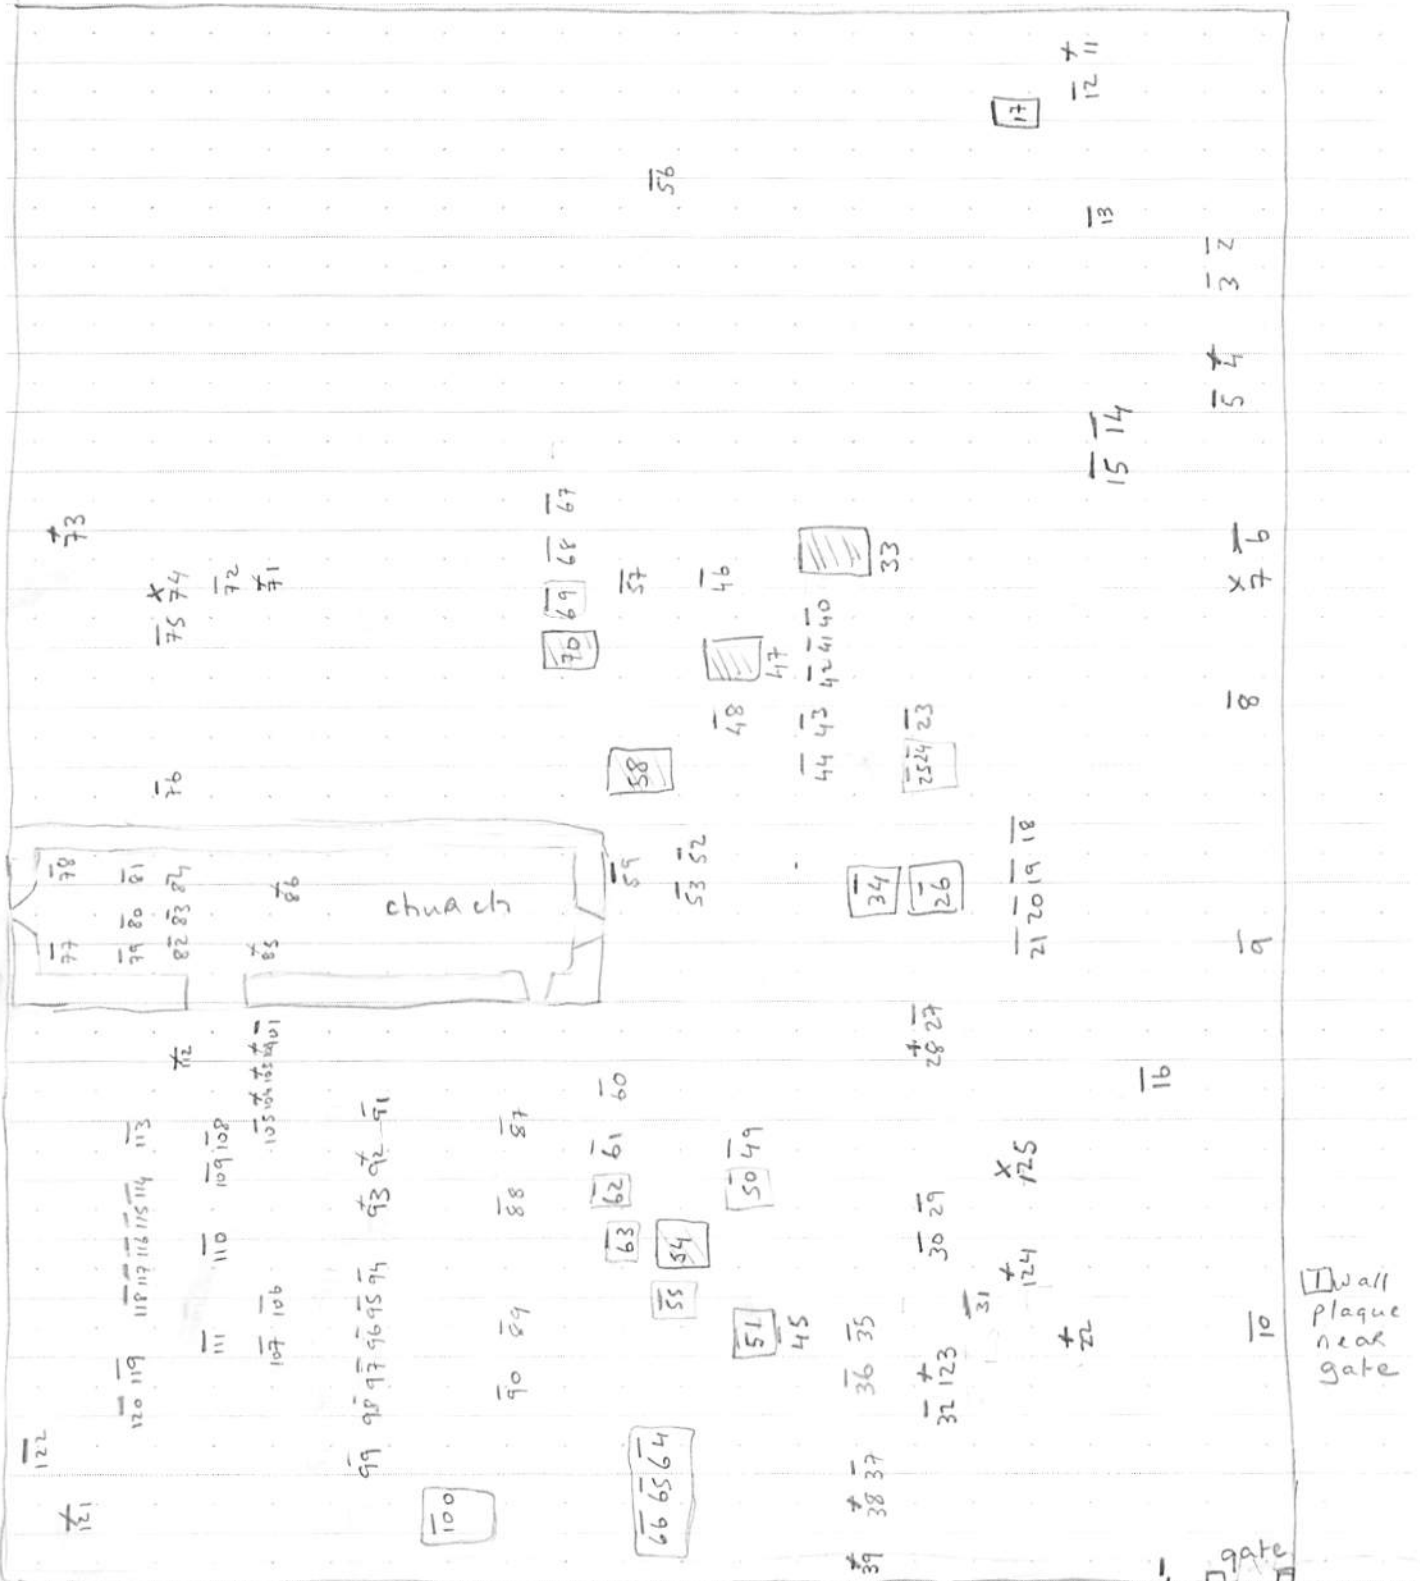

Sketch Plan

Graveyard Sketch Plan
Drawing Template

Graveyard Name

Kilmoe

Townland

Lissagriffin

County

CORK

Drawn By

JK

Date of Drawing

17.7.13

Drawing Conventions

Headstone: 29

Kerbed Grave: 34

Cross or Pedestal: 08

Ledger or Table: 56

Walls & Gates:

Uninscribed stones not all uninscribed stones are shown