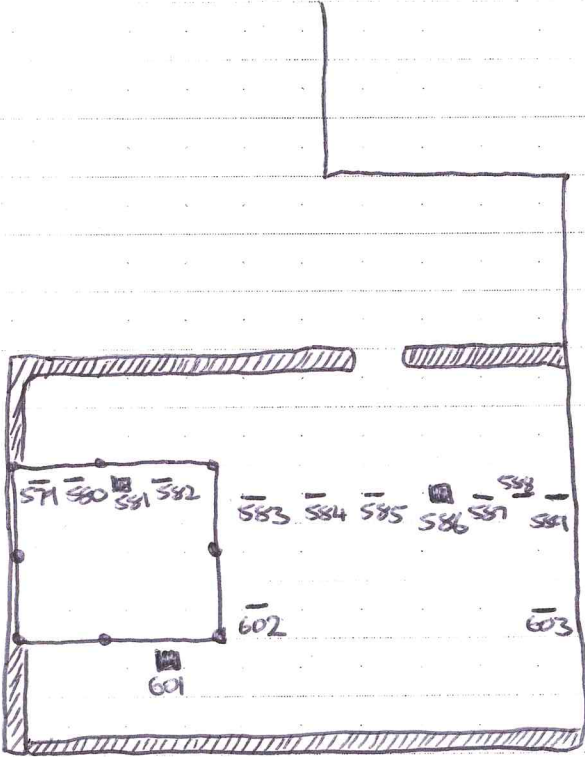

# Sketch Plan

Graveyard Sketch Plan  
Drawing Template

Graveyard Name

Darragh

(MAP 2)

Townland

Darraghmore

County

Limerick.

Drawn By

Colin Hardy

Date of Drawing

10/7/13

Private Cemetery in NE  
corner of Graveyard.