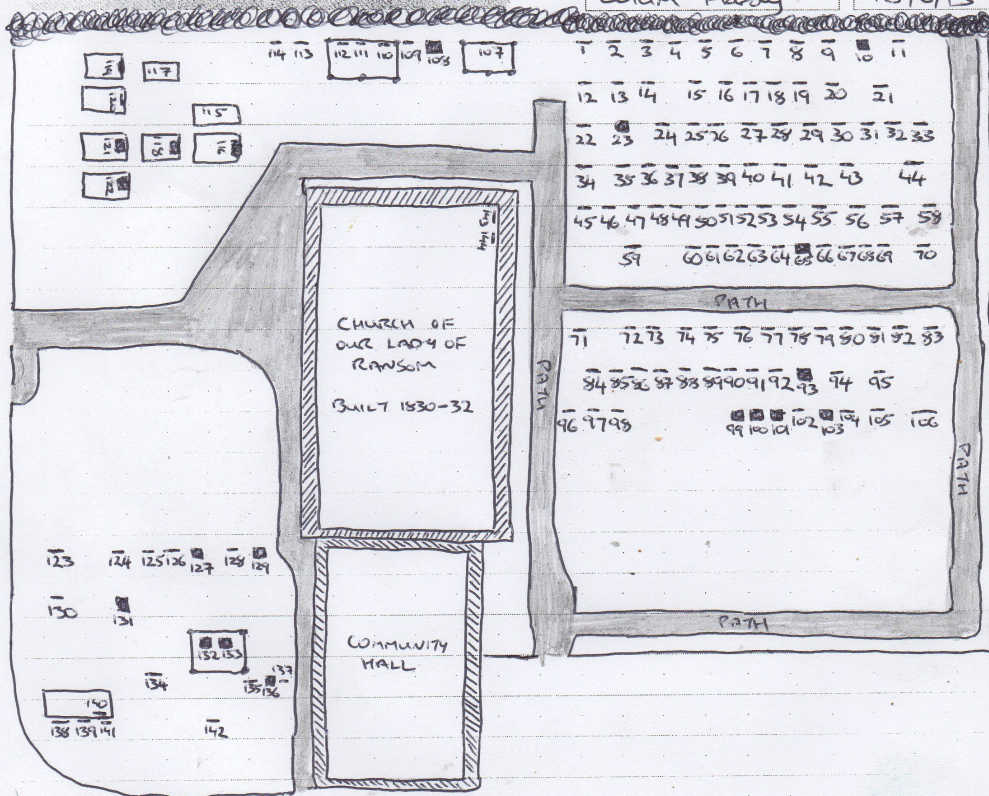

Sketch Plan

Graveyard Sketch Plan
Drawing Template

Graveyard Name

GLENROE

Townland

SPITTLE

County

Limerick

Drawn By

Colum Hardy

Date of Drawing

18/6/13

Drawing Conventions

Headstone: 29

Kerbed Grave: 34

Cross or Pedestal: 08

Ledger or Table: 56

Walls & Gates: 01