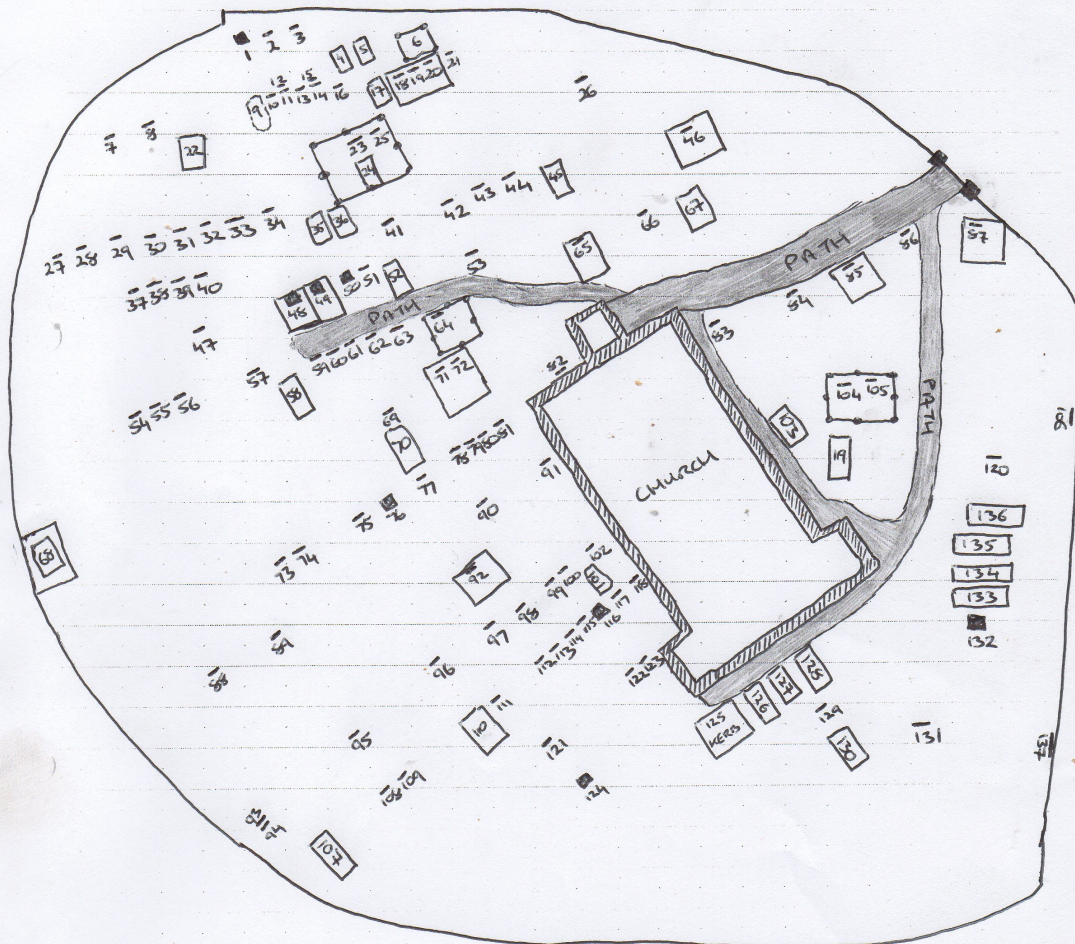

Sketch Plan

Graveyard Sketch Plan
Drawing Template

Graveyard Name

BORRISOKANE (C.O.I.)

Townland

SHESHERRAGHMORE

County

TIPPERARY

Drawn By

COLUM HARDY

Date of Drawing

3/6/13

Drawing Conventions

Headstone: 29

Kerbed Grave: 34

Cross or Pedestal: 08

Ledger or Table: 56

Walls & Gates:

Historic Graves

www.historicgraves.ie