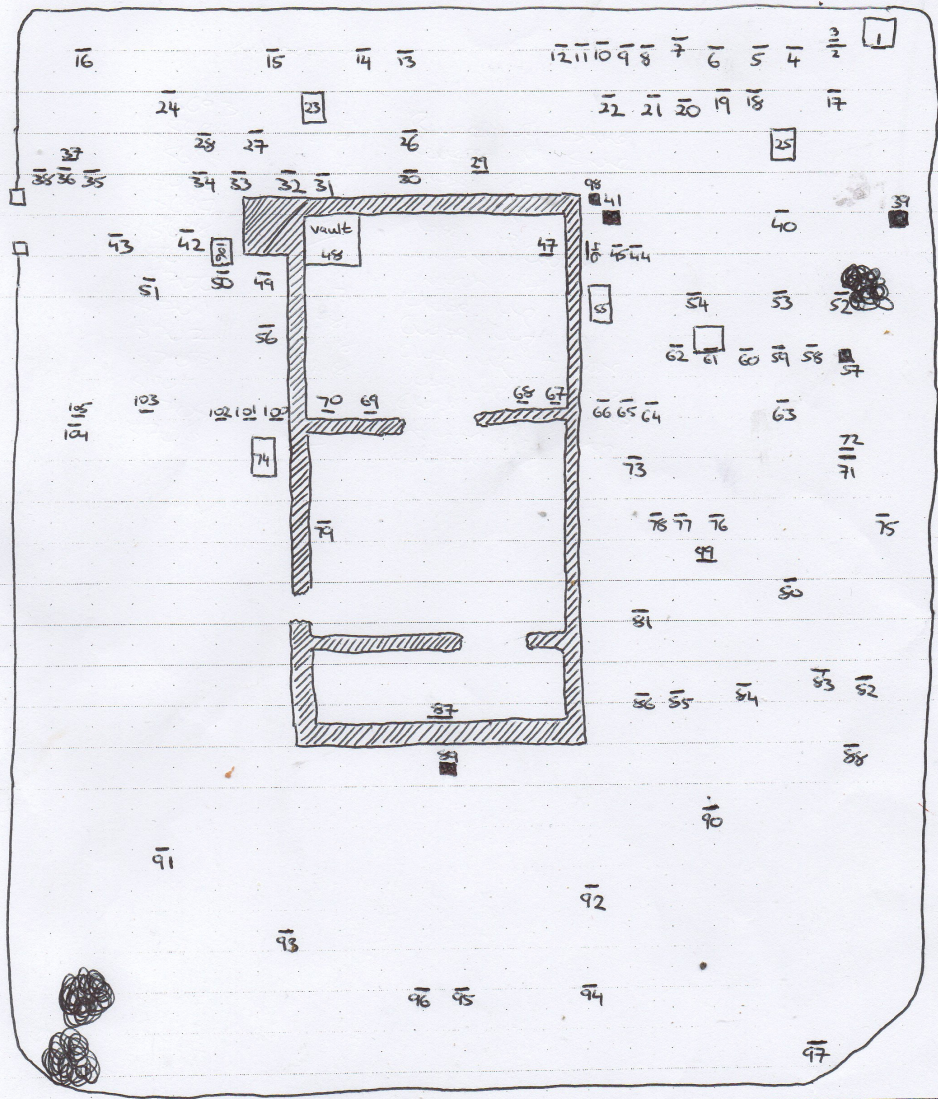

# Sketch Plan

Graveyard Sketch Plan  
Drawing Template

Graveyard Name OLD KILBARRON /  
"KILBARRON ABBEY"

Townland KILBARRON County TIPPERARY

Drawn By Colum Hardy Date of Drawing 4/5/13

Drawing Conventions Headstone: 29 Kerbed Grave: 34 Cross or Pedestal: 08 Ledger or Table: 56 Walls & Gates: 10