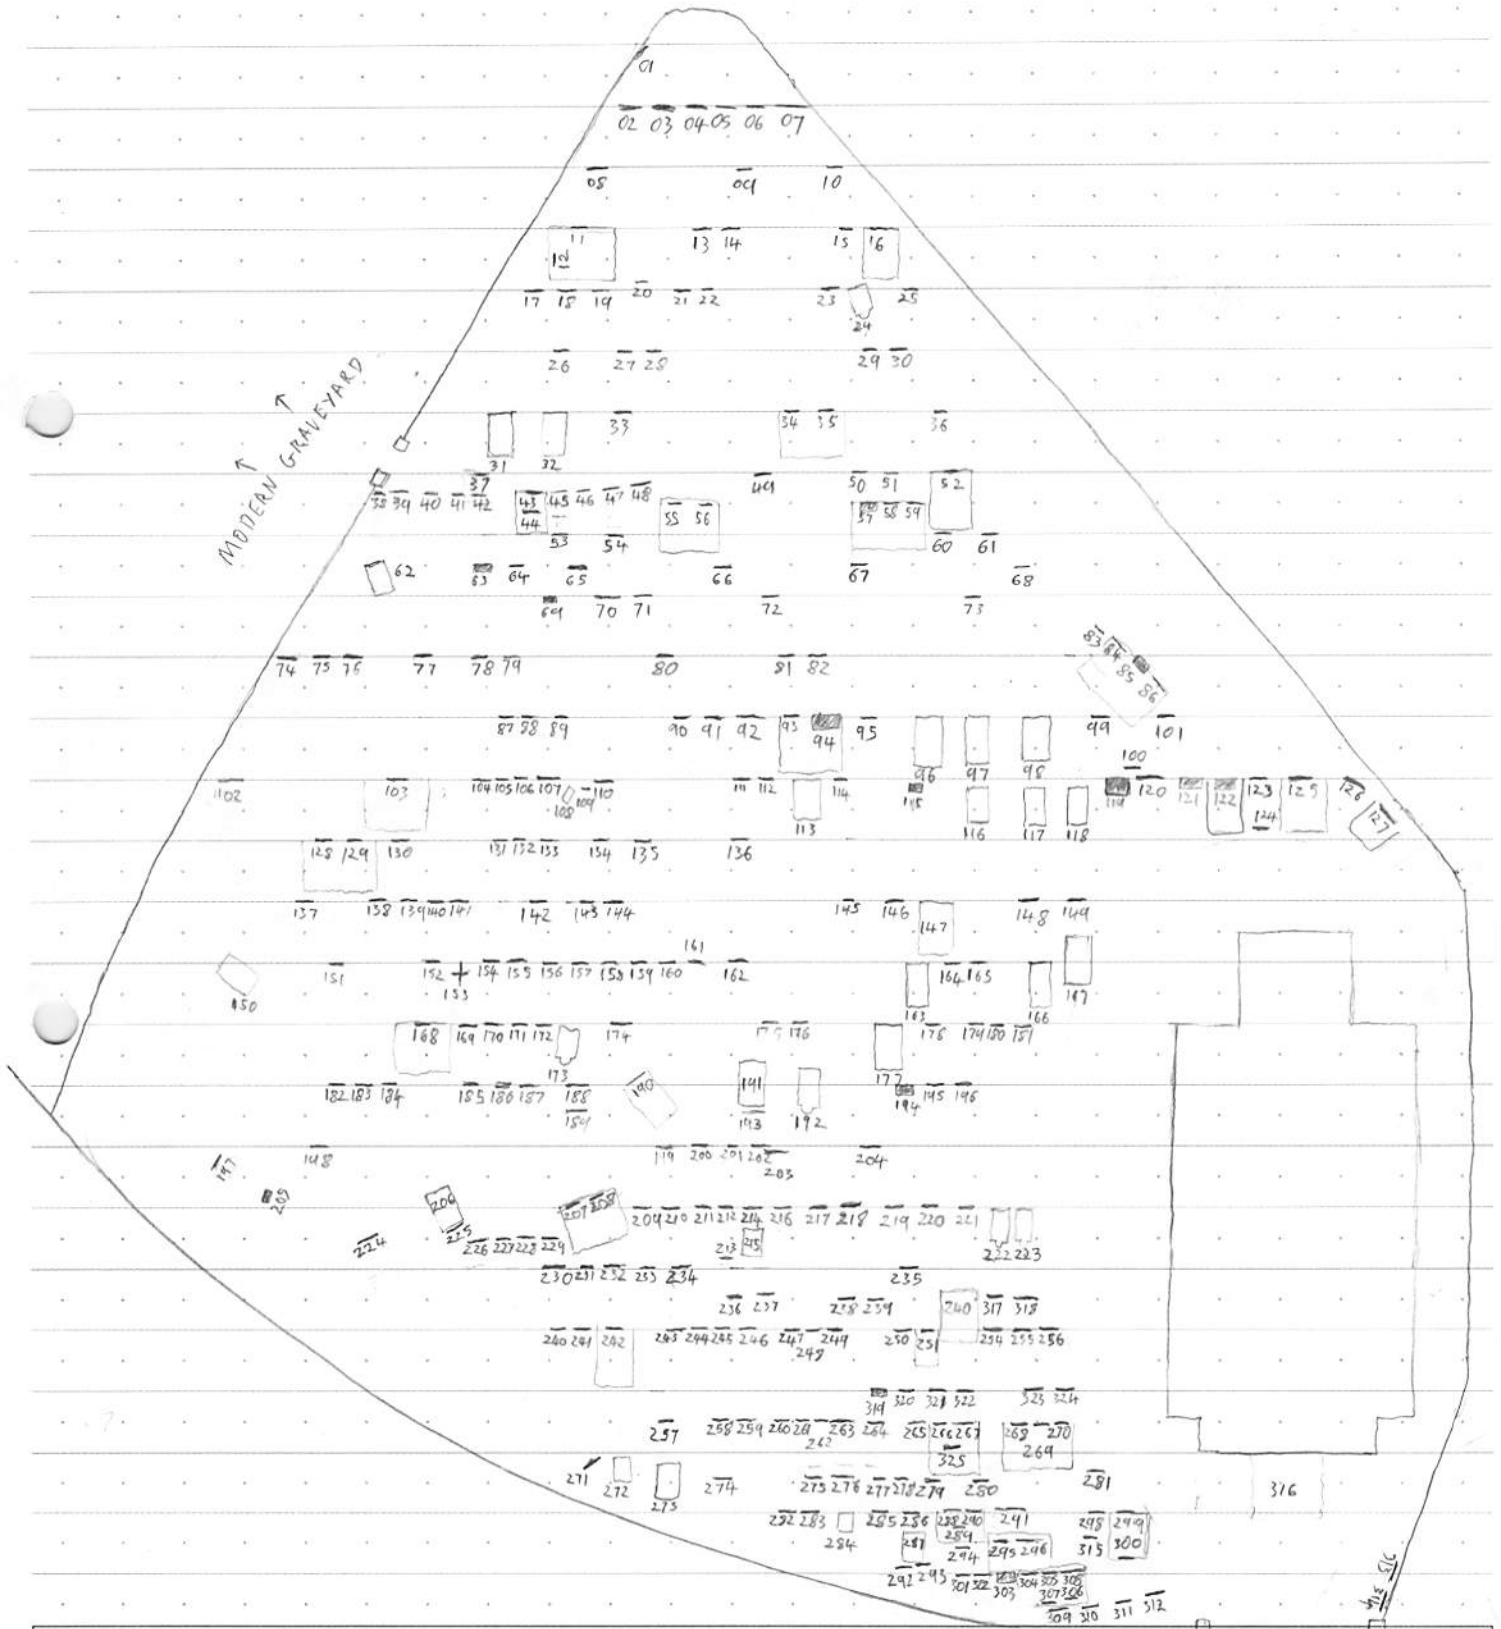

Sketch Plan

Graveyard Sketch Plan
Drawing Template

Graveyard Name

KILLEAGH

Townland

KILLEAGH GARDENS

County

ORK

Drawn By

RT

Date of Drawing

1/05/13

↑ MODERN GRAVEYARD

Drawing Conventions

Headstone:  29

Kerbed Grave:  34

Cross or Pedestal:  08

Ledger or Table:  56

Walls & Gates:  0