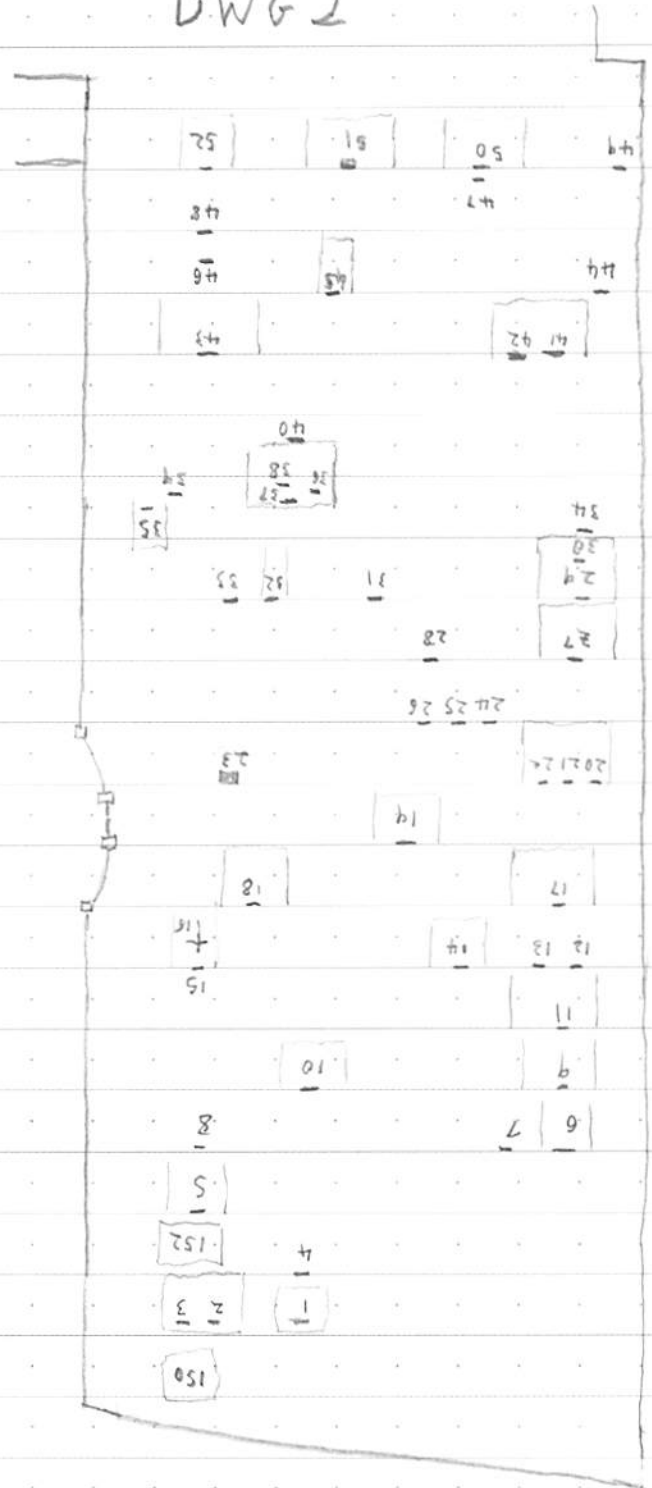

# Sketch Plan

Graveyard Sketch Plan  
Drawing Template

Graveyard Name

BALLINABOY (DWG 1)

Townland

County

CORK

Drawn By

RT

Date of Drawing

11/3/13

↑  
DWG 2

Drawing Conventions

Headstone:  29

Kerbed Grave:  34

Cross or Pedestal:  08

Ledger or Table:  56

Walls & Gates: 