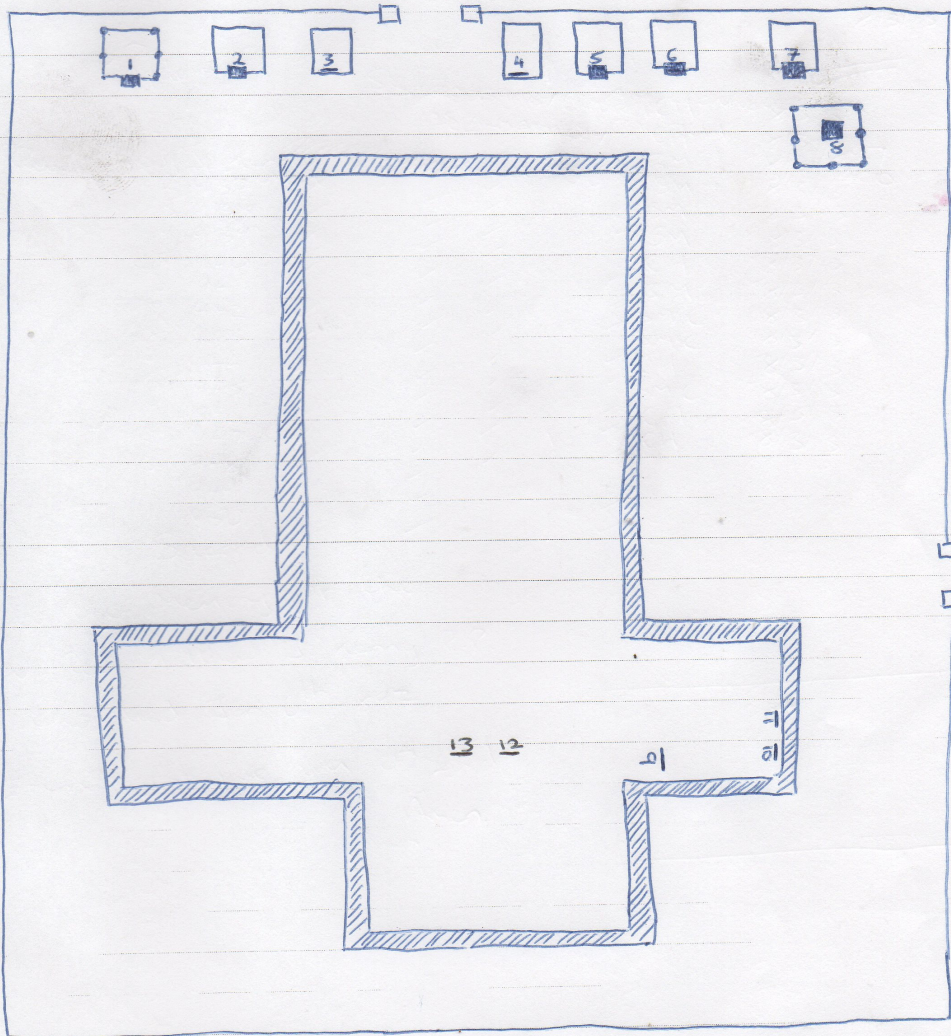

Sketch Plan

Graveyard Sketch Plan
Drawing Template

Graveyard Name

ST. JOSEPH'S CHURCH

Townland

COOLBANE

County

Limerick

Drawn By

Colum Hardy

Date of Drawing

8/3/13

Drawing Conventions

Headstone: 29

Kerbed Grave: 34

Cross or Pedestal: 08

Ledger or Table: 56

Walls & Gates:

Historicgraves

www.historicgraves.ie