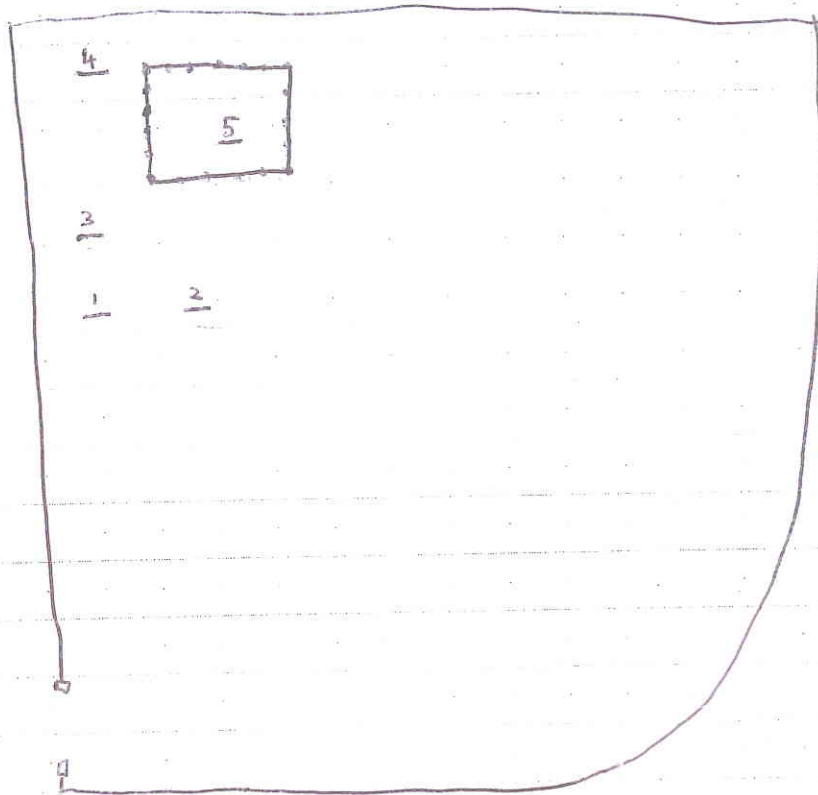

Sketch Plan

Graveyard Sketch Plan
Drawing Template

Graveyard Name

Tullybracky Church

Townland

Rockbaeton

County

Limerick

Drawn By

W O SHEA

Date of Drawing

21/2/13

Drawing Conventions

Headstone: 29

Kerbed Grave: 34

Cross or Pedestal: 08

Ledger or Table: 36

Walls & Gates: 05