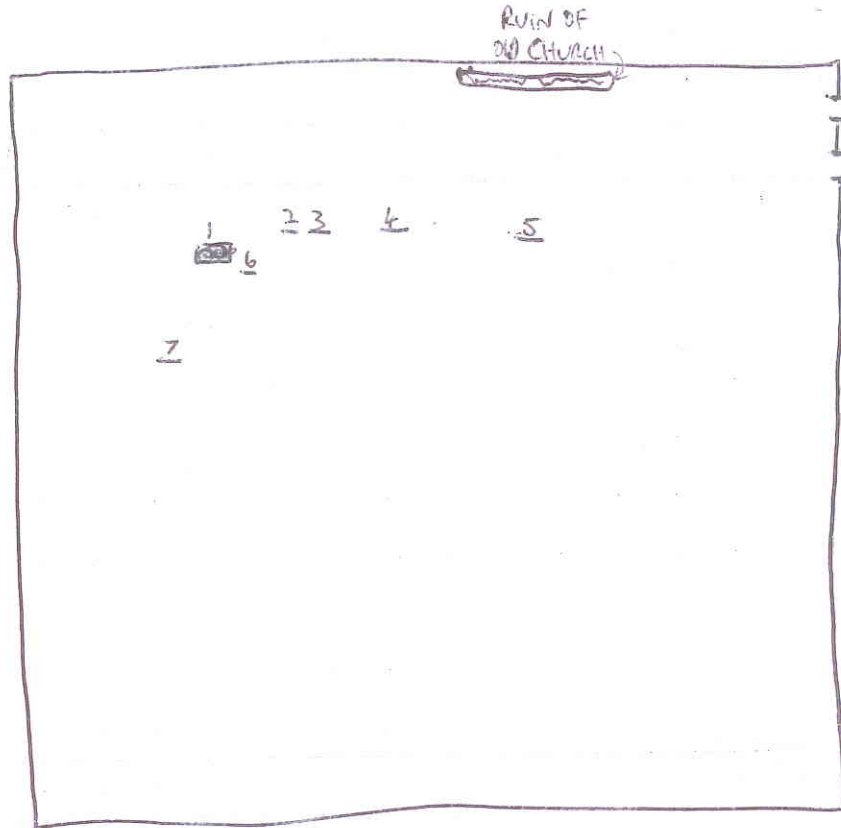

# Sketch Plan

Graveyard Sketch Plan

Graveyard Name

Graveyard Name

Ballinglough

Townland

Ballyvagallagh

County

Limerick

Drawn By

William O'SHEA

Date of Drawing

21/2/13

Drawing Conventions

Headstone: 

Perched Grave: 

Cross or Pedestal: 

Ledge or Ethel: 

Walls & Gates: 