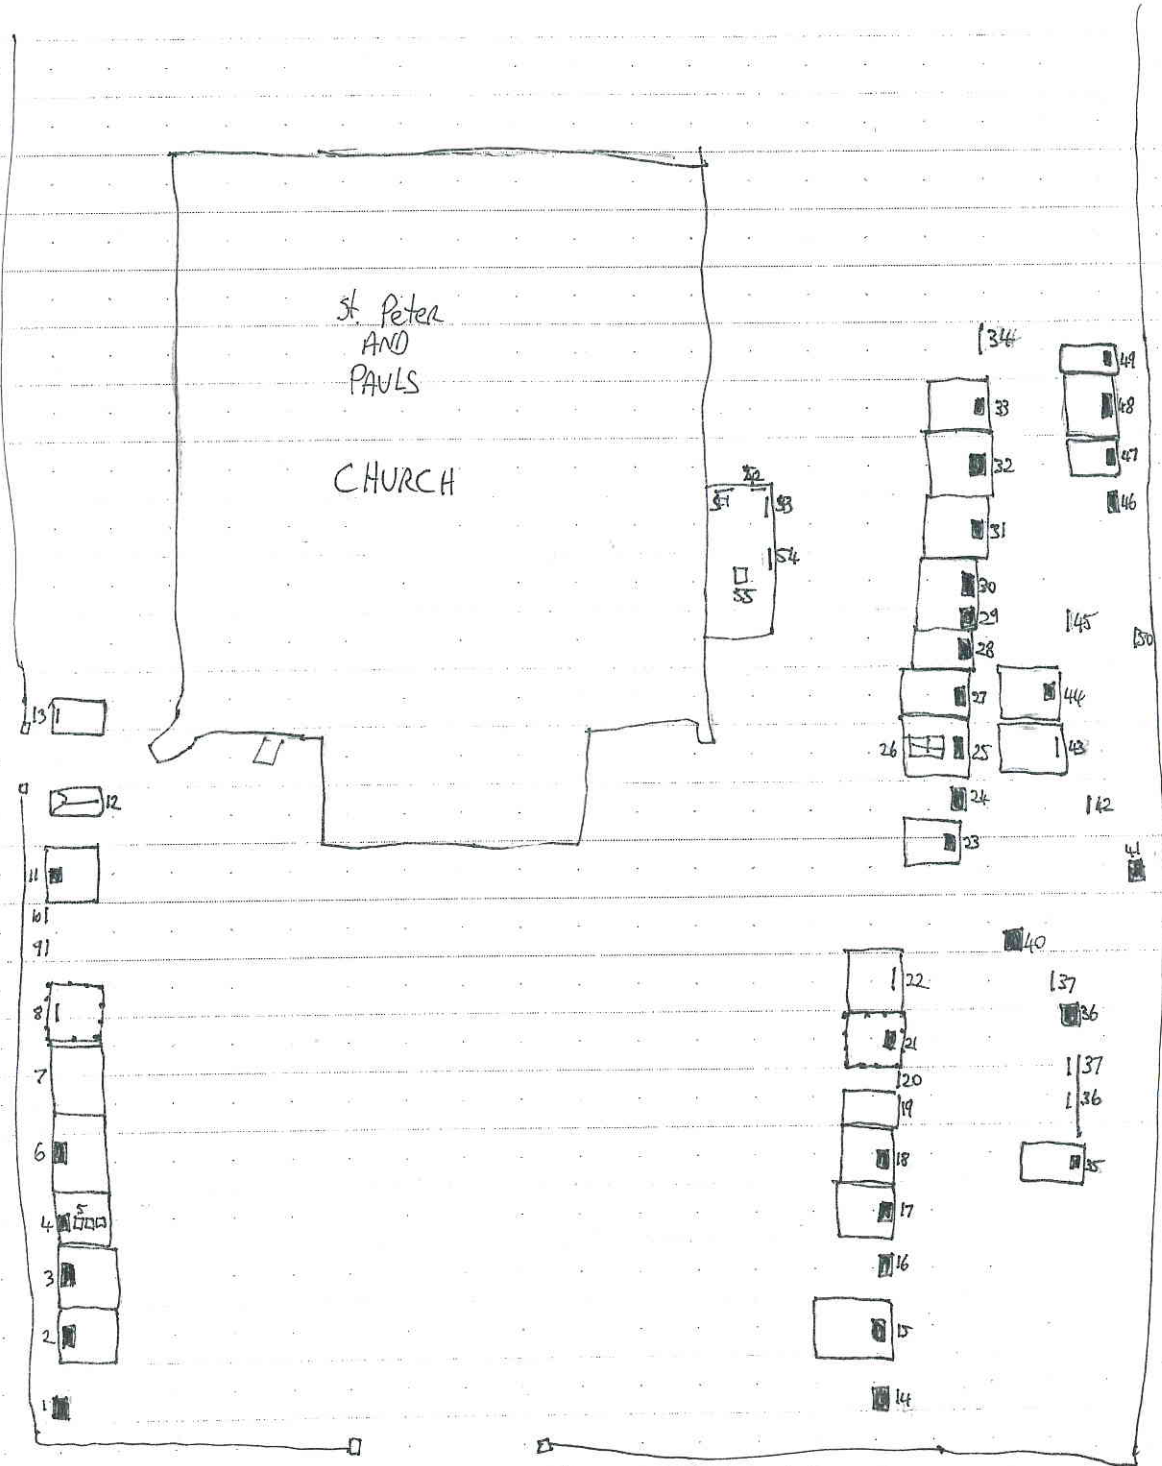

# Sketch Plan

Graveyard Sketch Plan  
Drawing Template

Graveyard Name

St Peter AND Pauls

Townland

Beuff

County

Limerick

Drawn By

William O SHEA

Date of Drawing

Drawing Conventions

Headstone: 29

Kerbed Grave: 34

Cross or Pedestal: 08

Ledger or Table: 56

Walls & Gates: 10

Historic graves

WWW.HISTORICGRAVES.COM