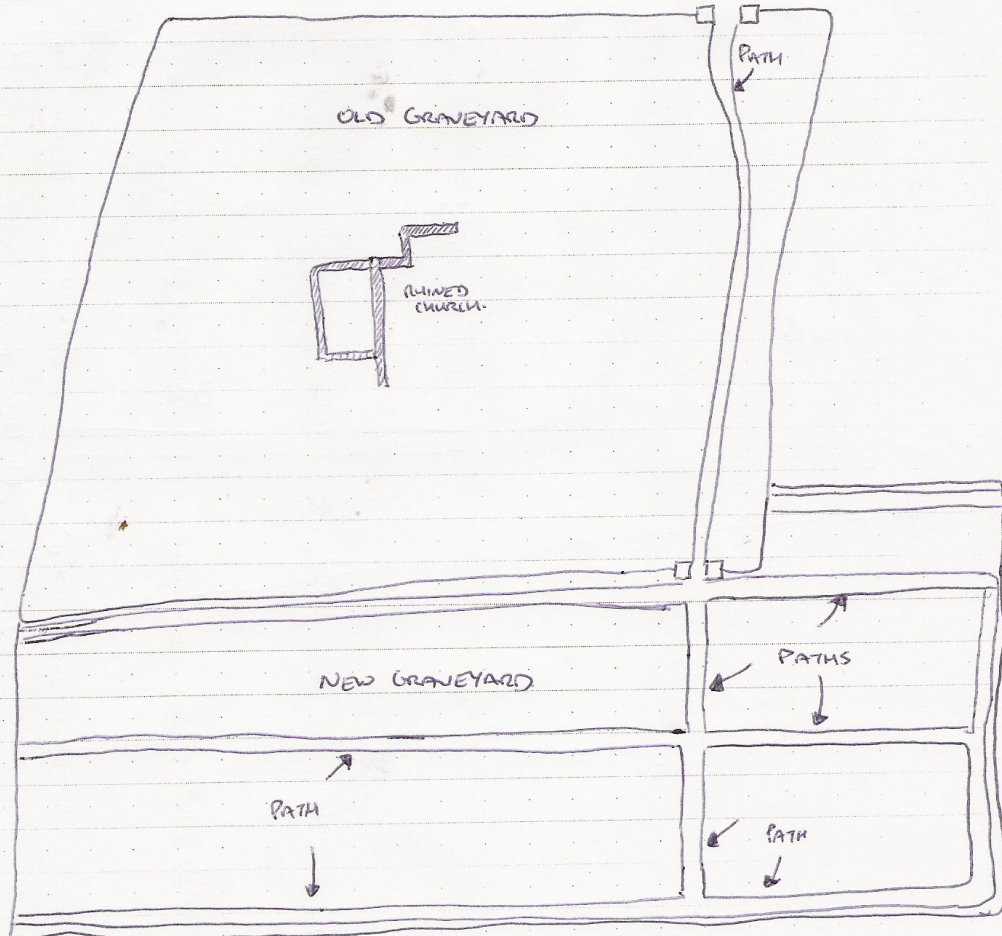

Sketch Plan

Graveyard Sketch Plan
Drawing Template

Graveyard Name

OLD PALLAS

Townland

PALLAS

County

LIMERICK

Drawn By

Colin Hardy

Date of Drawing

19/9/12.

Drawing Conventions

Headstone: 29

Kerbed Grave: 34

Cross or Pedestal: 08

Ledger or Table: 56

Walls & Gates:

Historic Graves

www.historicgraves.ie