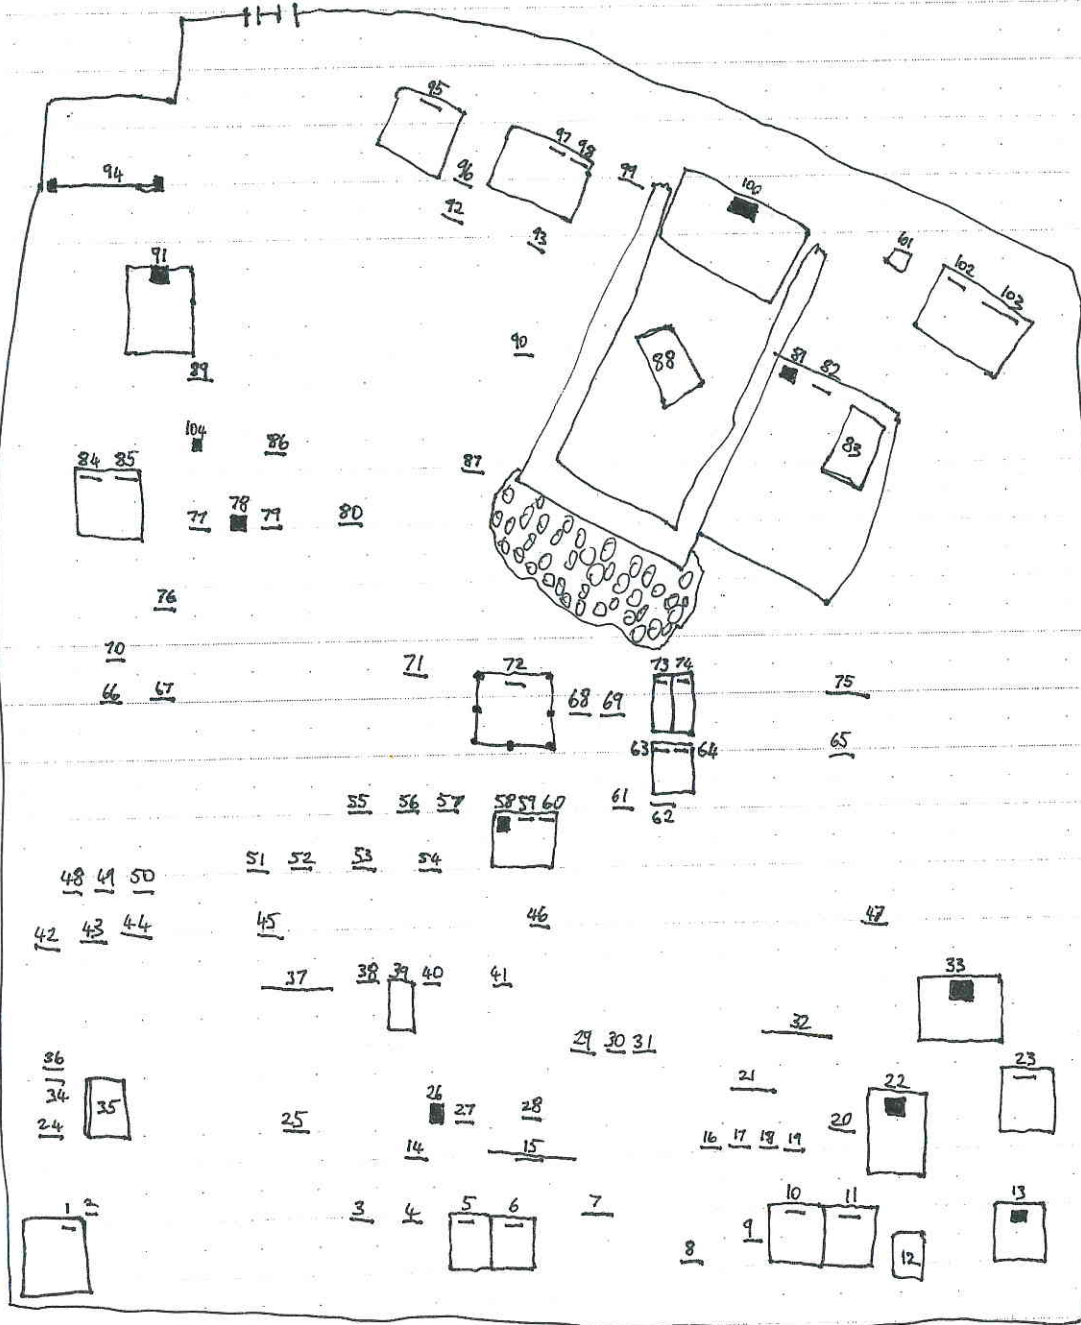

# Sketch Plan

Graveyard Sketch Plan  
Drawing Template

Graveyard Name

Patrickswell-Li-PTWL

Townland

Patrickswell

County

Limerick

Drawn By

William O SHEA

Date of Drawing

18/4/2013

Drawing Conventions

Headstone:  29

Kerbed Grave:  34

Cross or Pedestal:  08

Ledger or Table:  56

Walls & Gates:  0

1000 Graves

www.cadcam.com