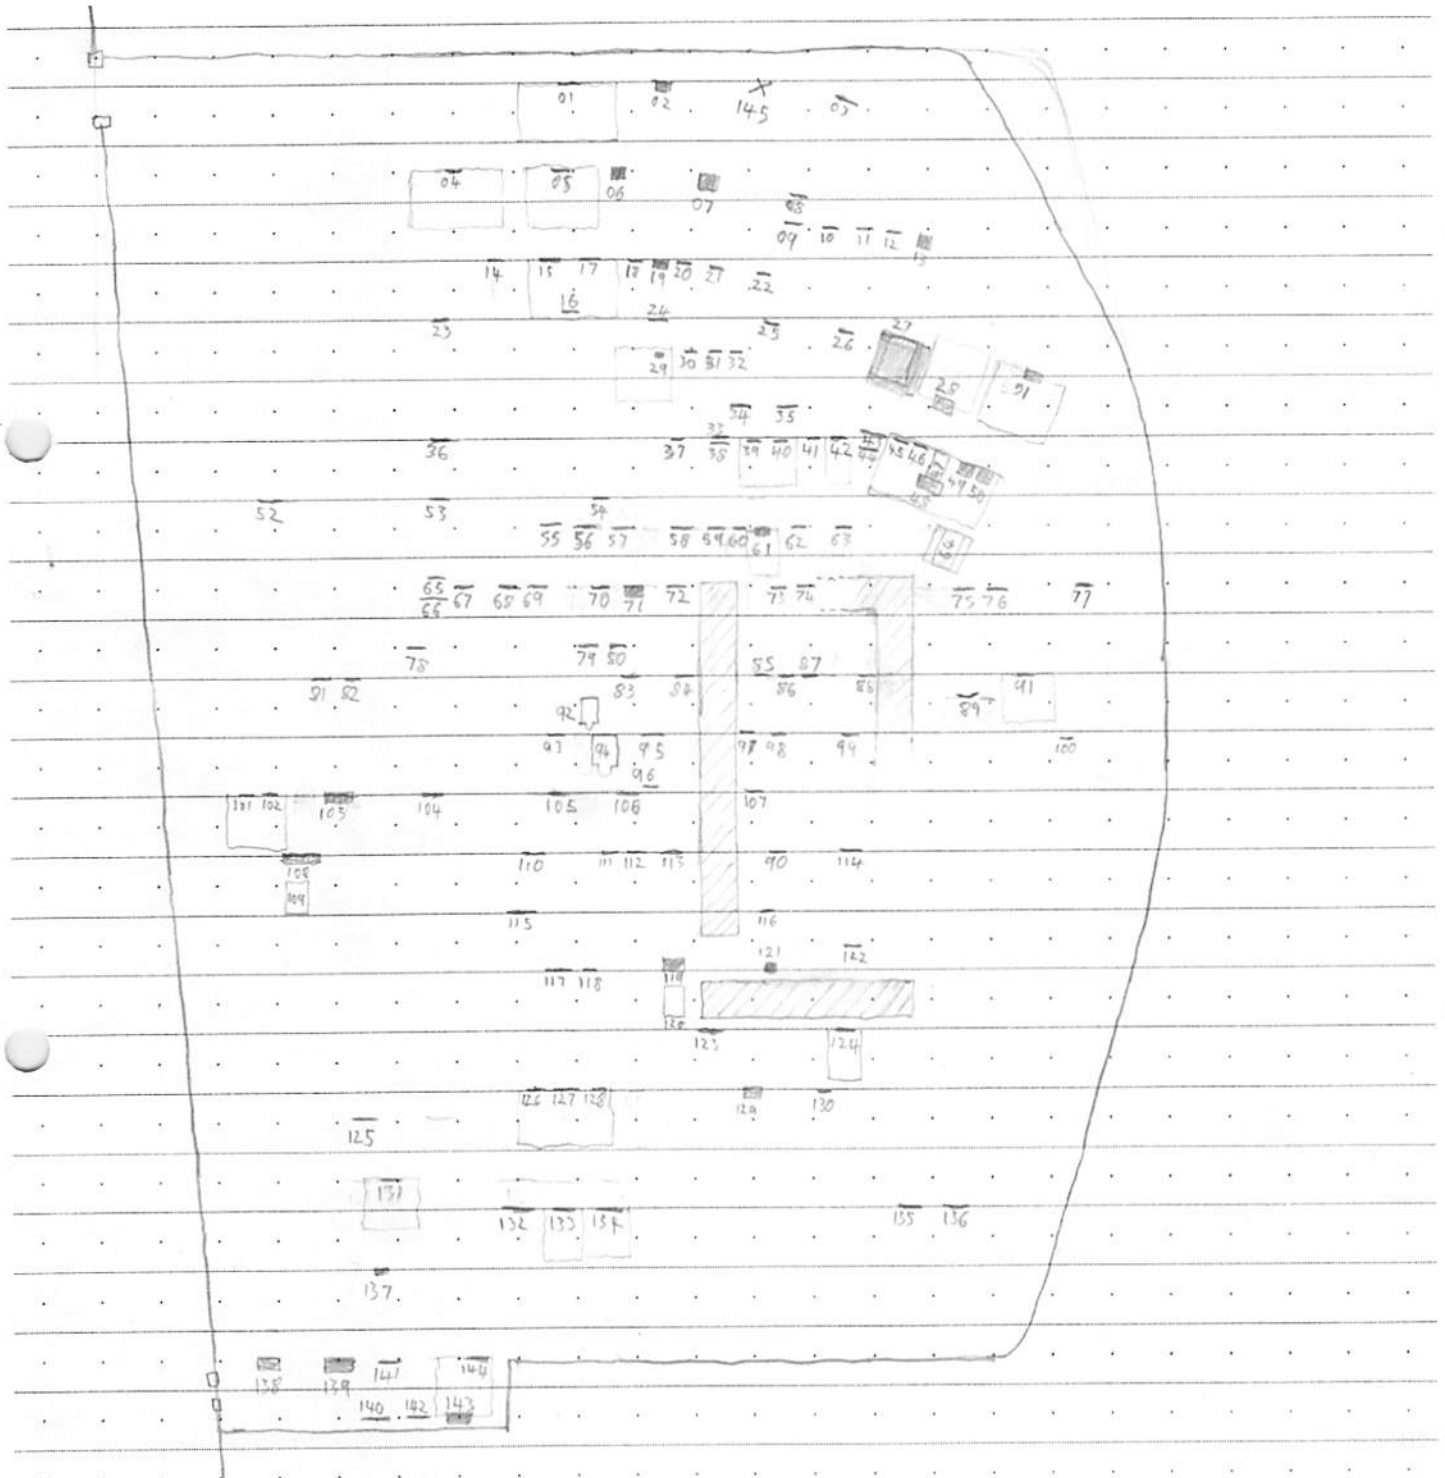

Sketch Plan

Graveyard Sketch Plan
Drawing Template

Graveyard Name

KNOCKAVILLA Old Graveyard

Townland

KEEL

County

CORK

Drawn By

R.T.

Date of Drawing

4/06/12

Drawing Conventions

Headstone:  29

Kerbed Grave:  34

Cross or Pedestal:  08

Ledger or Table:  56

Walls & Gates: 